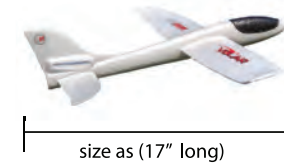

Front Mounted Weight for Precise Weight & Balance