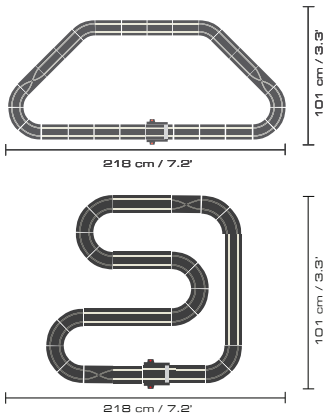

8+

WORLD SPEEDWAY

- Flexible Easy Fit Track System
- Poster Style Guard Rails for Straight Track and Double-Rung for Curve Sections included
- 4 Cars and 2 Track Layouts
- Tri-Oval for Stock Car Racing
- Road Course for Sport Car Racing
- Bright LED Headlights (Sports Cars)
- USB Powered
- Complete and Ready to Race!
- Eco-Tip: All CIRCUIT Packaging is Re-Usable and Designed for Simple Storage!
- Designed for the Young and Young at Heart!
- Everything You Need to Expand Your Racing Empire, From Additional Track to Cars Are Available Online at lithawkshop.ca
- Ergonomic Hand Throttles
- Two Exciting Cross Over Sections
- Lap Counter

285-64023

0 59373 64023 8