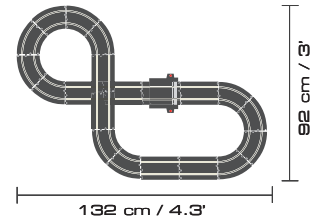

285-64025

0 59373 64025 2

8+

IMOLA

285-64026

0 5937364026 9

- Flexible Easy Fit Track System
- Poster Style Guard Rails for Straight Track and Double-Rung for Curve Sections included
- 2 Prototype Sports Cars
- Road Course with Overpass Bridge
- Bright LED headlights
- USB Powered
- Complete and Ready to Race!
- Eco-Tip: All CIRCUIT Packaging is Re-Usable and Designed for Simple Storage!
- Everything You Need to Expand Your Racing Empire, From Additional Track to Cars Are Available Online at litehawkshop.ca
- Ergonomic Hand Throttles
- Lap Counter