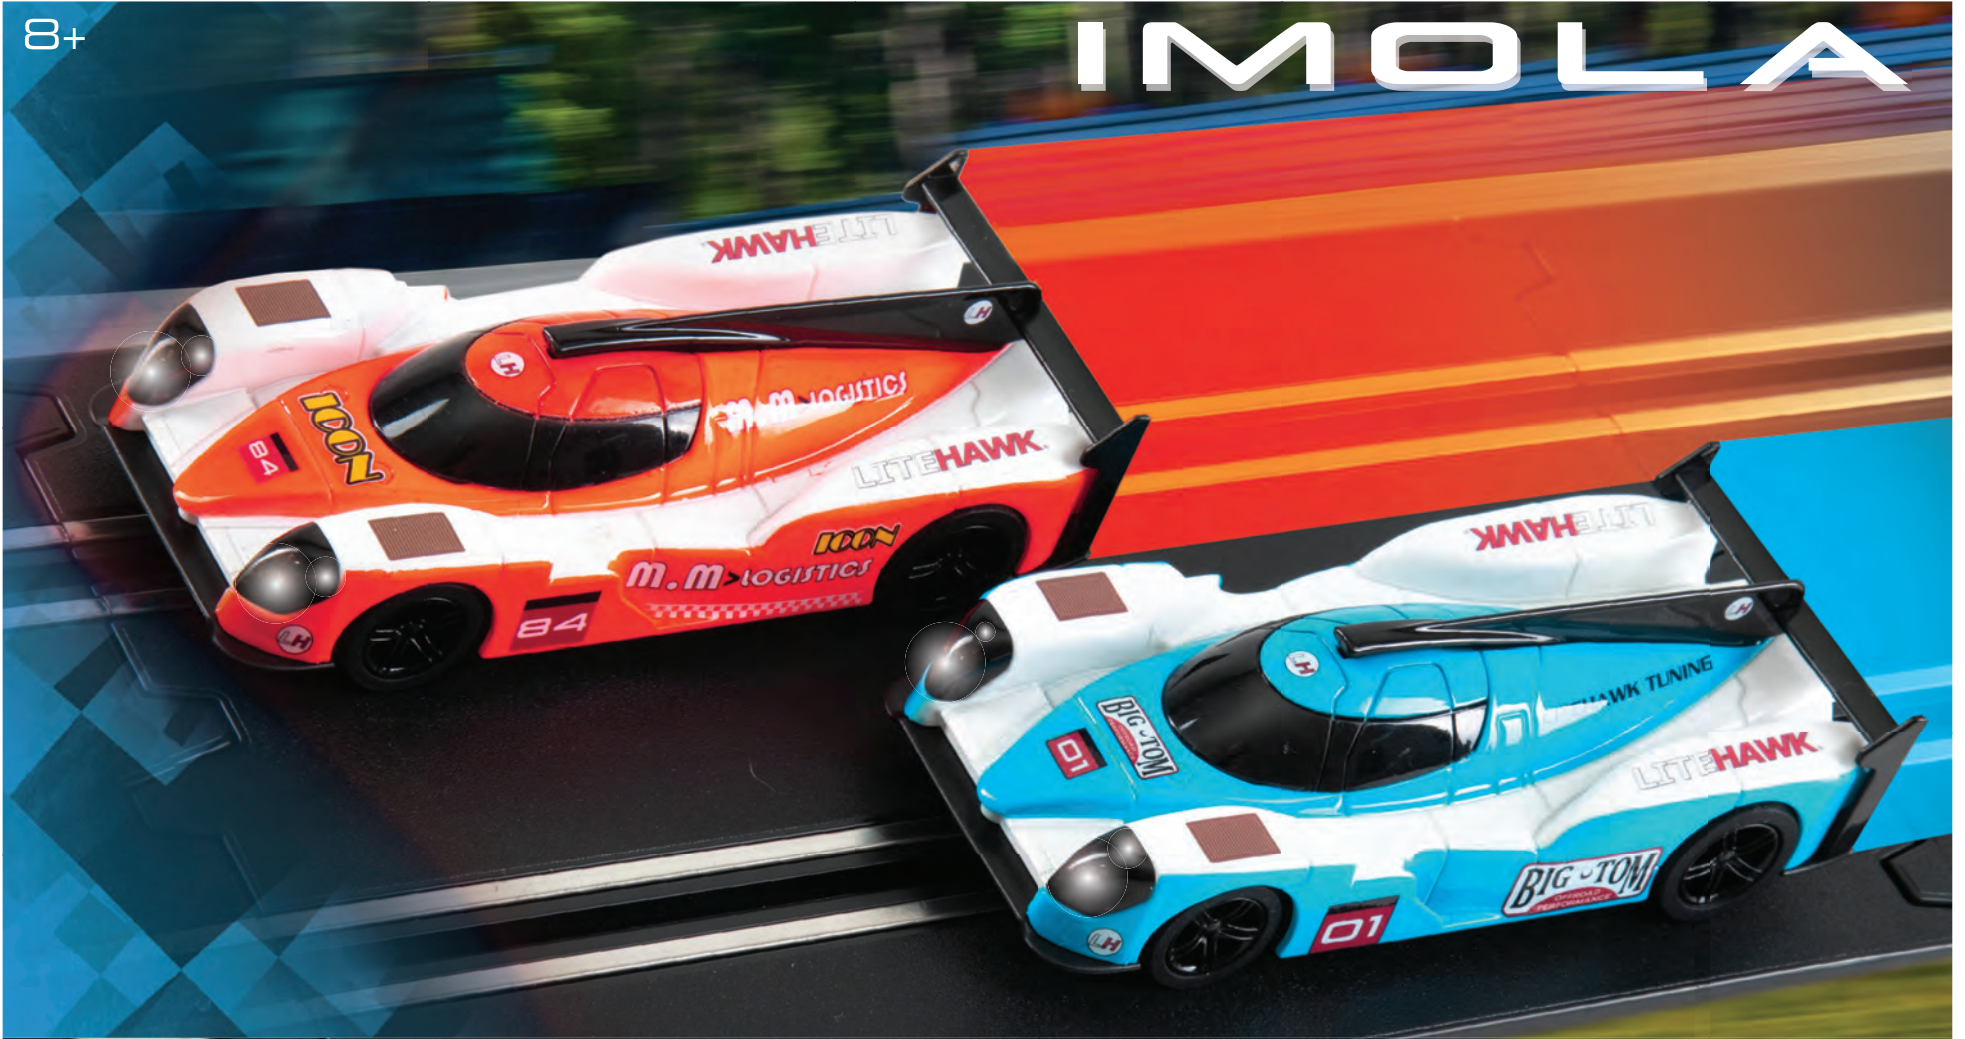

8+

IMOLA

285-64026

0 5937364026 9

- Flexible Easy Fit Track System
- Poster Style Guard Rails for Straight Track and Double-Rung for Curve Sections included
- 2 Prototype Sports Cars
- Road Course with Overpass Bridge
- Bright LED headlights
- USB Powered
- Complete and Ready to Race!
- Eco-Tip: All CIRCUIT Packaging is Re-Usable and Designed for Simple Storage!
- Everything You Need to Expand Your Racing Empire, From Additional Track to Cars Are Available Online at litehawkshop.ca
- Ergonomic Hand Throttles
- Lap Counter