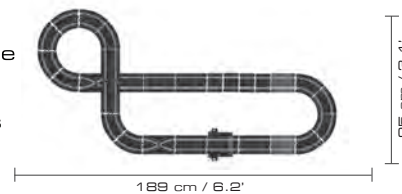

285-64024

0 5937364024 5

44

- Flexible Easy Fit Track System
- Poster Style Guard Rails for Straight Track and Double-Rung for Curve Sections included
- Offroad Style Get Away Truck
- LH Police Car with Flashing Light Bar
- Bright LED Headlights
- USB Powered
- Complete and Ready to Race!
- Eco-Tip: All CIRCUIT Packaging is Re-Usable and Designed for Simple Storage!
- Includes Jumps

- Everything You Need to Expand Your Racing Empire, From Additional Track to Cars Are Available Online at lithawkshop.ca
- Ergonomic Hand Throttles
- Lap Counter
- Two Exciting Cross Overs