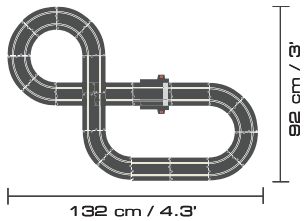

8+

CRUISIN'

- Flexible Easy Fit Track System
- Poster Style Guard Rails for Straight Track and Double-Rung for Curve Sections included
- Includes 2 Bright Luxury Grand Touring Cars
- Road Course with Overpass
- Bright LED Headlights
- USB Powered
- Complete and Ready to Race!
- Eco-Tip: All CIRCUIT Packaging is Re-Usable and Designed for Simple Storage!
- Everything You Need to Expand Your Racing Empire, From Additional Track to Cars Are Available Online at litehawkshop.ca
- Ergonomic Hand Throttles
- Lap Counter

285-64027

0 59373 41009 1