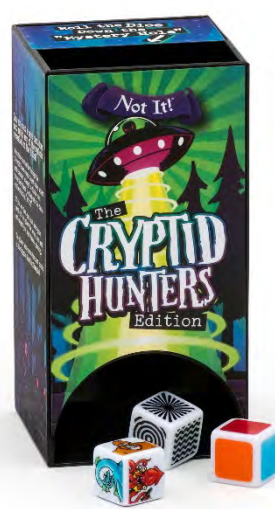

Ages 6+

NOT IT! COLLECTION

TGG3019 Not It!
The Camping
Chaos™

TGG3011 Not It! The
Crazy Christmas
Edition™

TGG3010 Not It!
Cryptid Hunters
Edition™

TGG3007 Not It!
Castle Land™

TGG3012 Not It! (v.1.0)™

Join the fun in a magical land as Knights, Princesses, Unicorns, Wizards Dragons and Ogres play together in the castle yard.

When the King rolls the 3 dice out of the castle door you must find a card in your hand that does not match...the more cards you find in one game the more likely you are to WIN!

Spot the card that does NOT match!
Do it fast . . . Do NOT be last!
Ages 8+