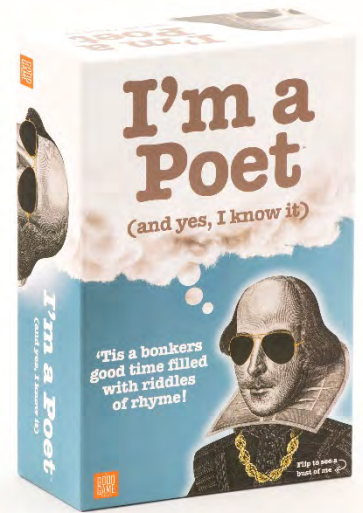

TGG3009 Fuzzy Logic™

Two teams take on pairs of mystery words, going head-to-head to see which team can correctly guess its word first. Here's the twist: Each pair of words is in some way related, so really good clues are ones that help your team while at the same time hindering your opponents **Ages 10+**

PARTY GAMES

TGG3004 Idiom Addict™

The party game that challenges players to decipher idioms and common phrases. Correct answers will certainly always be “on the outer edge of your mouth muscle” (tip of your tongue), but in this uproarious game it’s how fast you answer which determines who is the “uppermost canine”! (top dog) **Ages 10+**

TGG3017 Space Chase™

The intergalactic game of tag! Your mission is to journey through outer space in your rocket ship trying to catch your opponents before they catch you! Be aware of black holes, they could lead to your undoing ... or they may be your flight path to victory! **Ages 6+**

TGG3003 The EPIC BEARD Game™

A classic card game with a shot of bald-faced bluffing and a twist of hirsute humor! The object is to empty your hand of all cards using deceptive ploys and tactics. So go all-in for the win with your most epic strategy while avoiding “Beardless Harry”! **Ages 8+**