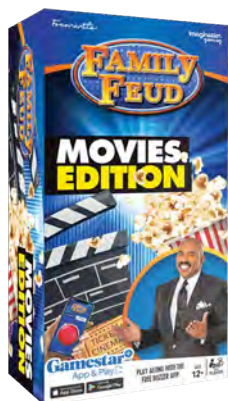

7164 Family Feud Movies

Your time has come to use your movie knowledge for good in Family Feud Movies Edition. Your team will need to work together to win this one, unless the Grandparents in your family keep up with the latest trends, or the kids know about Grease!

Ages: 8+