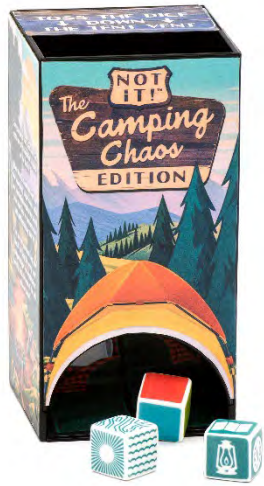

Ages 6+

NOT IT! COLLECTION

TGG3019 Not It!
The Camping
Chaos™

TGG3011 Not It! The
Crazy Christmas
Edition™

TGG3010 Not It!
Cryptid Hunters
Edition™

TGG3007 Not It!
Castle Land™

TGG3012 Not It! (v.1.0)™

Join the fun in a magical land as Knights, Princesses, Unicorns, Wizards Dragons and Ogres play together in the castle yard.