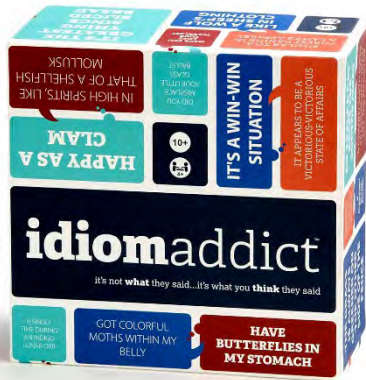

PARTY GAMES

TGG3004 Idiom Addict™

The party game that challenges players to decipher idioms and common phrases. Correct answers will certainly always be “on the outer edge of your mouth muscle” (tip of your tongue), but in this uproarious game it’s how fast you answer which determines who is the “uppermost canine”! (top dog) **Ages 10+**