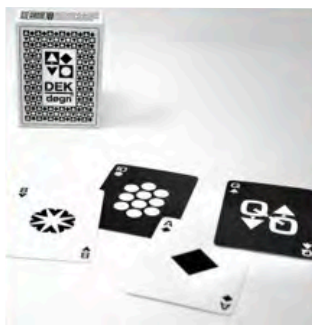

When the King rolls the 3 dice out of the castle door you must find a card in your hand that does not match...the more cards you find in one game the more likely you are to WIN!

Spot the card that does NOT match!
Do it fast . . . Do NOT be last!
Ages 8+

TGG3000 Not It! CDU Displayer

A counter display with monitor FREE with purchase of any combination of 48 units (only fits 12 units per CDU).

STR29416 Betcha Switchup

The thrilling, exhilarating game of ever-changing wild cards Risk your wager wafers to build your five-card hand as wild cards radically change gameplay and affect players' fortunes for better or worse. The six wild cards in the deck also make the number on the next card that is dealt also wild, for all four of the cards with that number, causing Betcha Switchups throughout every hand! **Ages: 8+**