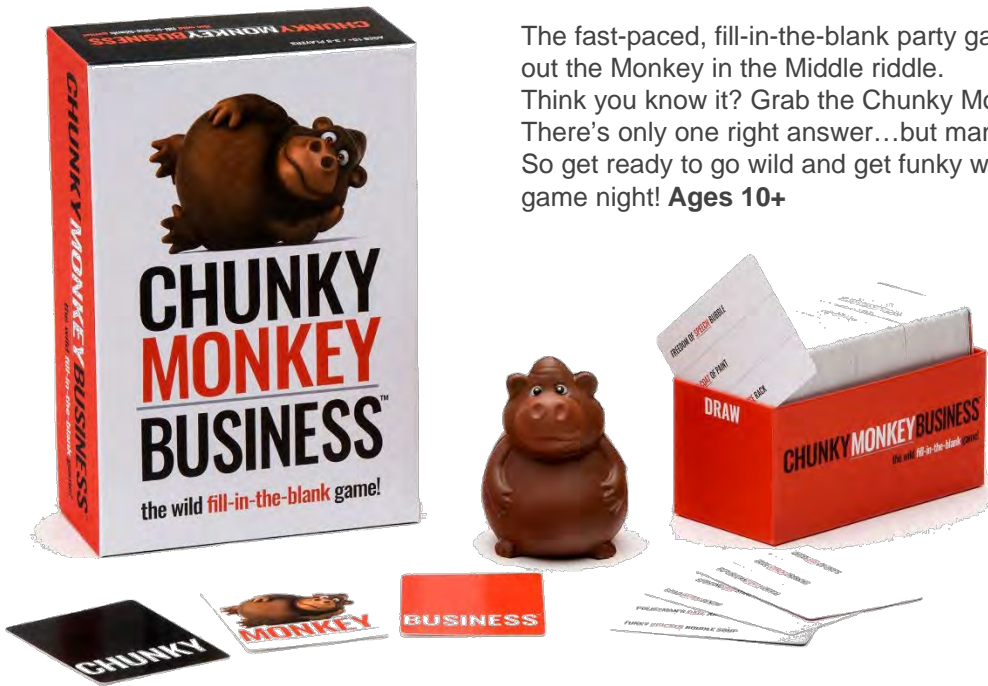

Ages: 17+

THE
GOOD GAME
COMPANY

good games for good times

TGG3001 Chunky Monkey Business™

The fast-paced, fill-in-the-blank party game where players match wits to figure out the Monkey in the Middle riddle. Think you know it? Grab the Chunky Monkey and shout out your guess! There's only one right answer...but many hilarious wrong ones! So get ready to go wild and get funky with the Chunky Monkey at your next game night! **Ages 10+**

TGG3003 The EPIC BEARD Game™

A classic card game with a shot of bald-faced bluffing and a twist of hirsute humor! The object is to empty your hand of all cards using deceptive ploys and tactics. So go all-in for the win with your most epic strategy while avoiding "Beardless Harry" **Ages 8+**