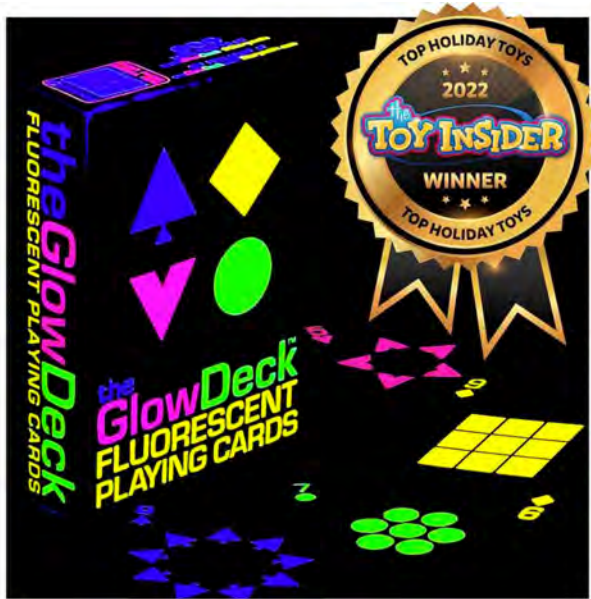

STR29409
Girls Night

STR29410
Guys Night

STR29411
Relationship
Goals

STR29407
Make My Own

CARD DECKS

STR294125 Glow Deck: Fluorescent

The four bright colored suits are way more easy to differentiate from one another than boring old black and red suits, and the clear numbers on the card edges are easy to read, so you can focus on strategy and gameplay.

Glow Deck glows in the dark under fluorescent light (black light), but they're also super bright in daylight and dim light, and they have super-cool, custom designed suits and layouts.

Ages: 8+

STR29424
Easy-To-See