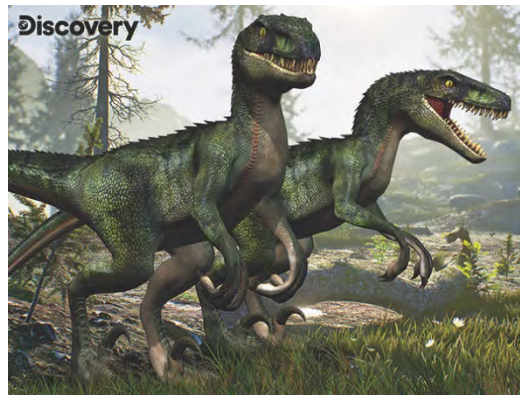

Velociraptor

10682 - Set-Up Box - 100pc