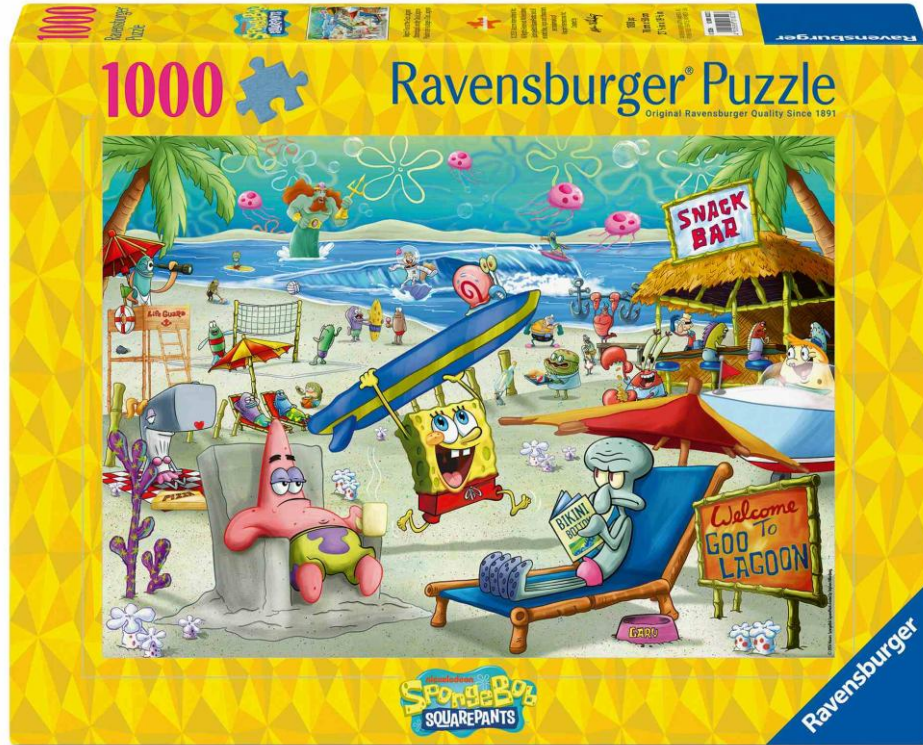

Title	Gabby's Dollhouse 12/16/20/24pc Puzzles
Item #	12004387
Launch Date	September 2026

JULY 2026

12002445 Squishmallows Collection 100pc XXL

12002206 Adorable Squishmallows 1000pc

Title	Disney Bookshop 1500pc
Item #	12001582
Age	14+
Launch Date	Fall 2026

Disney
CLASSICS

Who Lives in New Puzzles Under the Sea?

Title	SpongeBob Squarepants
Item #	12004234
Pieces	200pc XXL
Launch date	Fall 2026

Title	SpongeBob Squarepants
Item #	12001657
Pieces	500pc Round
Launch date	Fall 2026

Who Lives in New Puzzles Under the Sea?

Title	SpongeBob Squarepants
Item #	12001822
Pieces	1000pc
Launch date	Fall 2026

Title	SpongeBob Squarepants Games Night at the Krusty Krab
Item #	12001831
Pieces	500pc Square
Launch date	Fall 2026