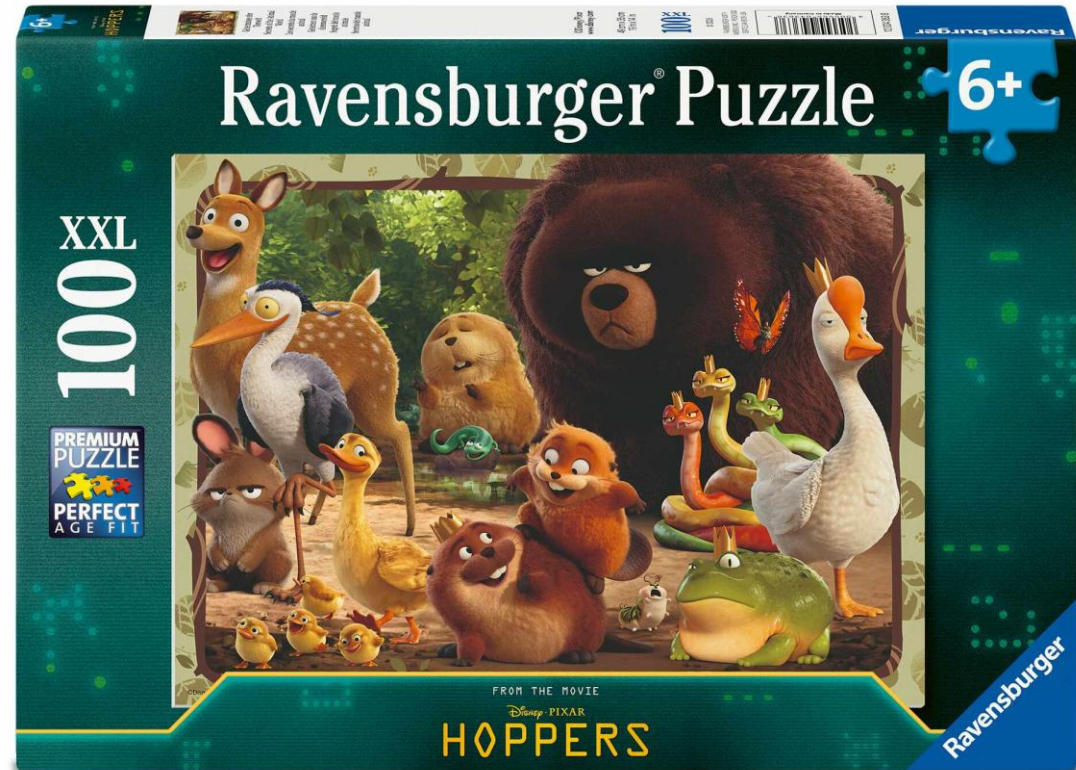

Title	Hoppers: Secrets of the Animal World
Item #	12004363
Pieces	100pc XXL
Launch date	Fall 2026