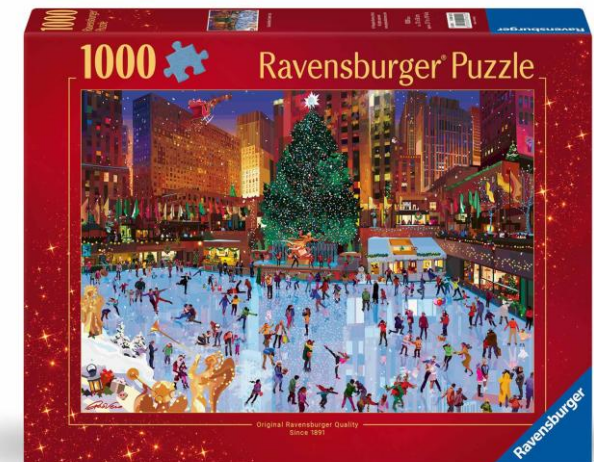

12000420 Rockefeller Center Joy