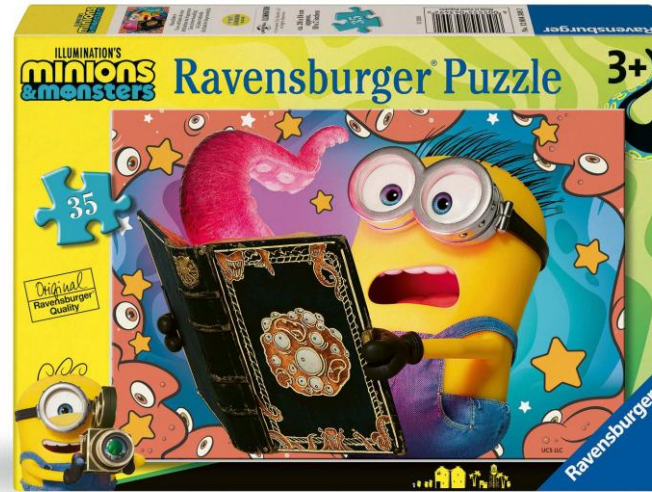

Title	Toy Story 5 3 x 49pc
Item #	12004284
Launch Date	May 2026

Title	Toy Story 5 100pc XXL
Item #	12004280
Launch Date	May 2026

Title	Toy Story 5 4 x 100
Item #	12004283
Launch Date	September 2026

Title	Toy Story 500pc
Item #	12001803
Launch Date	September 2026

Title	Buzz Lightyear Challenge 1000pc
Item #	12002015
Launch Date	September 2026

Title

Disney Pixar Cars 20th Anniversary
35pc Puzzle

Item #

12004389

Age

3+

Launch Date

September 2026

Title	Minions 3 4-in-a-box
Item #	12004348
Launch Date	September 2026

Title	Minions 3 35pc
Item #	12004349
Launch Date	September 2026

Title	Minions 3 3x49
Item #	12004350
Launch Date	May 2026