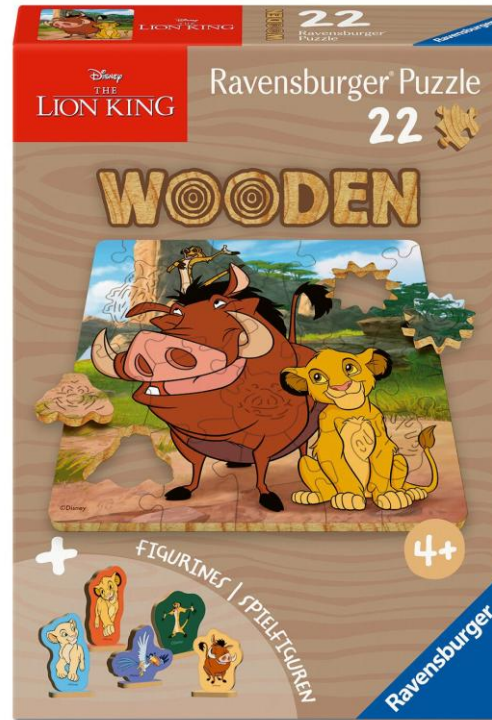

Title	Wooden Disney Lion King
Item #	12004083
Pieces	22pc
Launch Date	Fall 2026