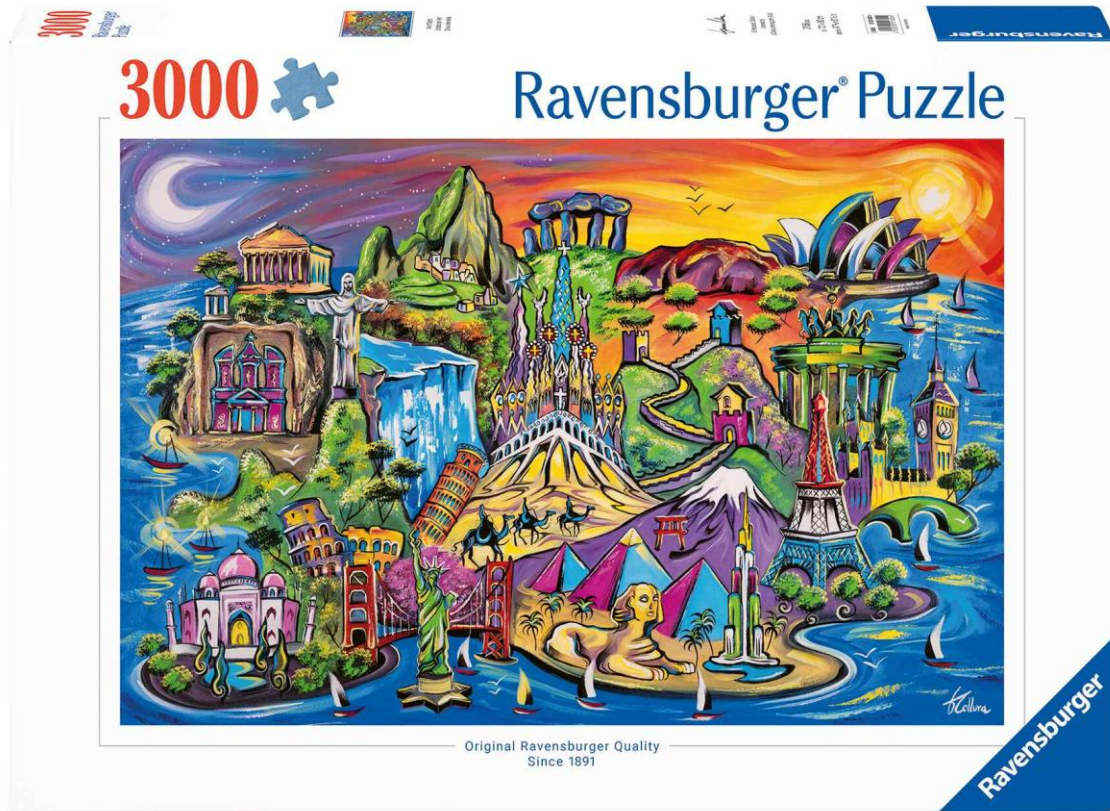

1500 Pieces

Title	Map of the Universe
Item #	12000703

2000 Pieces

Title	Cat Tail Cottage
Item #	12001854

Title	Dragon Guardians
Item #	12001750

3000 and 7000 Pieces

Title	Isle of Sights
Item #	12001825
Pieces	3000