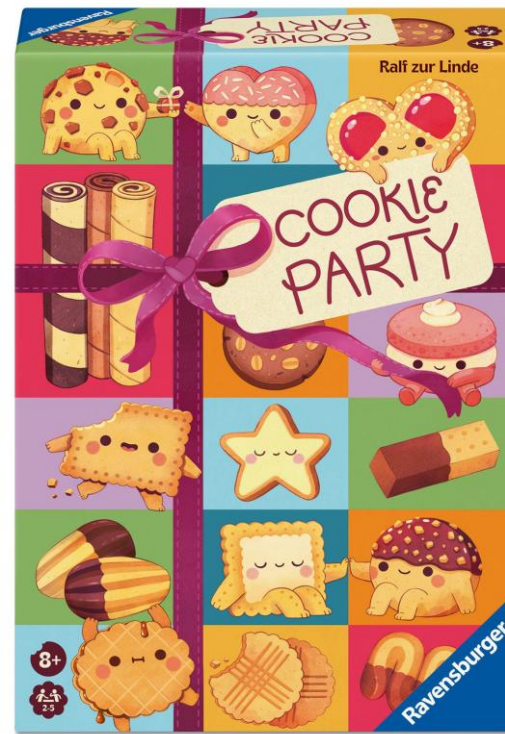

Age	10+
Players	2-6
Play time	30 minutes
Language	EN
Item no.	25156

A growing collection of fast, fun party games

22893 Oh My Pigeons! EN
22894 Oh My Pigeons! FR

24756 Match Me If You Can EN

24583 Cookie Party ML

25156 Mind the Lines EN

Horrified Dungeons & Dragons Ravenloft

Continuing a powerful partnership with new art and gameplay perfect for horror fans!

Enter the gothic world of Ravenloft and face 4 terrifying monsters from D&D's most popular horror setting! Challenge the mastermind vampire Strahd, the fearsome Baba Lysaga witch and her giant walking hut, the Gulthias Tree and its menacing tree blight minions, and the deadly doll-sized Carrionette.