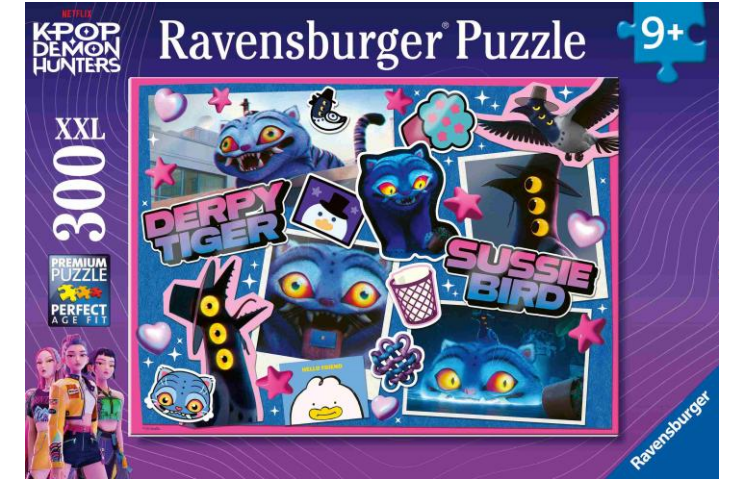

K-POP DEMON HUNTERS PUZZLE LAUNCH-MAY 2026

K-POP
DEMON
HUNTERS

1200222

Happy Fans, Happy Honmoon! 100 PC XXL