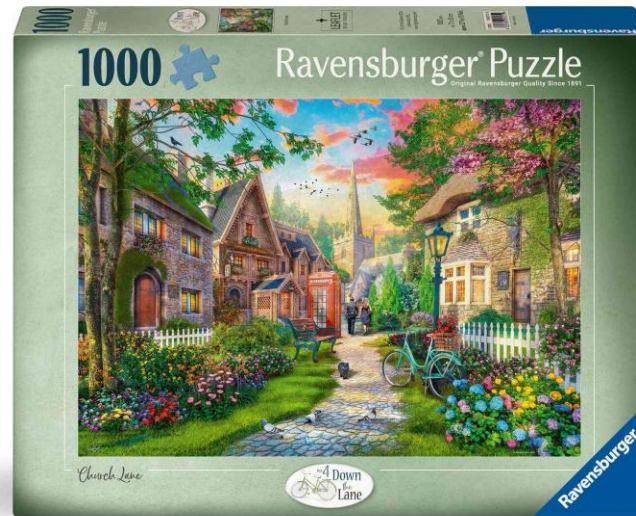

Title	A Fisherman's Life
Item #	12000161

Title	Hillside Cottage
Item #	12000290

1000 Pieces

Title	Our Feathered Friends
Item #	12000328

Title	The Reading Room
Item #	12000329

Title	Riverside Town
Item #	12000814

1000 Pieces

Title	St. Tropez
Item #	12001824

Title	Church Lane
Item #	12001101

Title	Lazy Days by the Stream
Item #	12001982

1000 Pieces

Title	Enchanted Bookshop
Item #	12001983

Title	Summer Garden Parlour
Item #	12001988