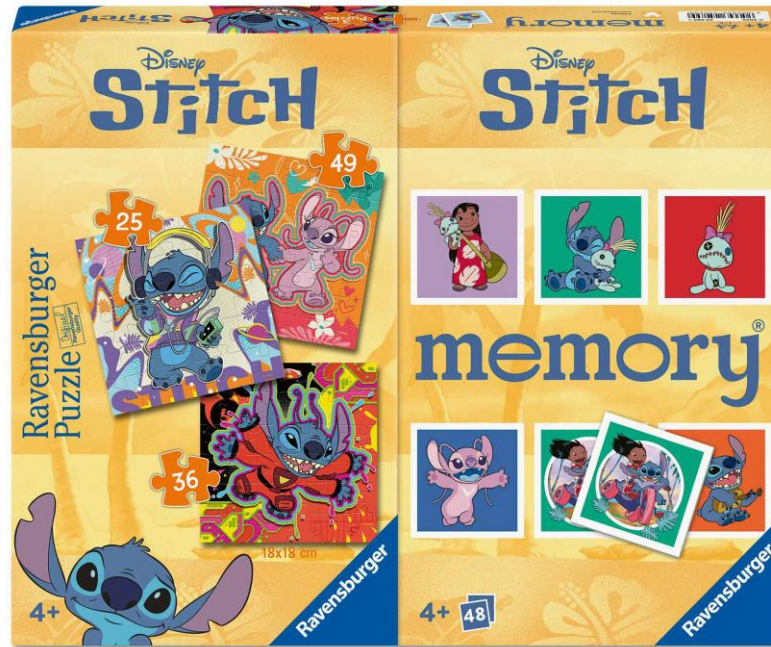

25089 Stitch Puzzles+memory®