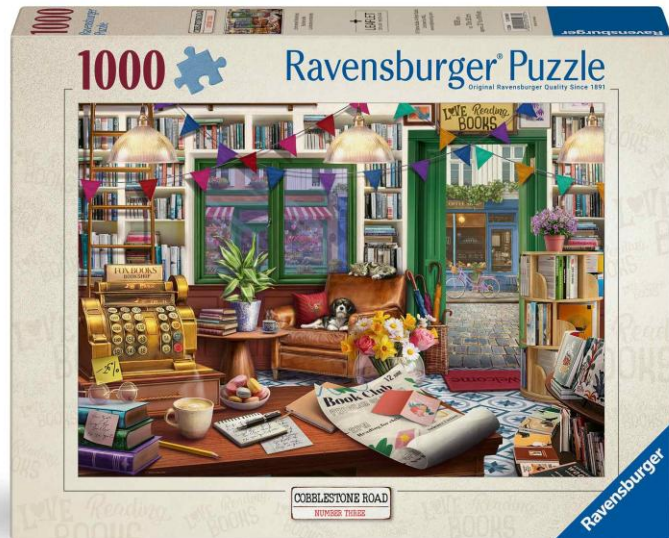

1000 Pieces

Title	St. Tropez
Item #	12001824

Title	Church Lane
Item #	12001101

Title	Lazy Days by the Stream
Item #	12001982

1000 Pieces

Title	Enchanted Bookshop
Item #	12001983

Title	Summer Garden Parlour
Item #	12001988