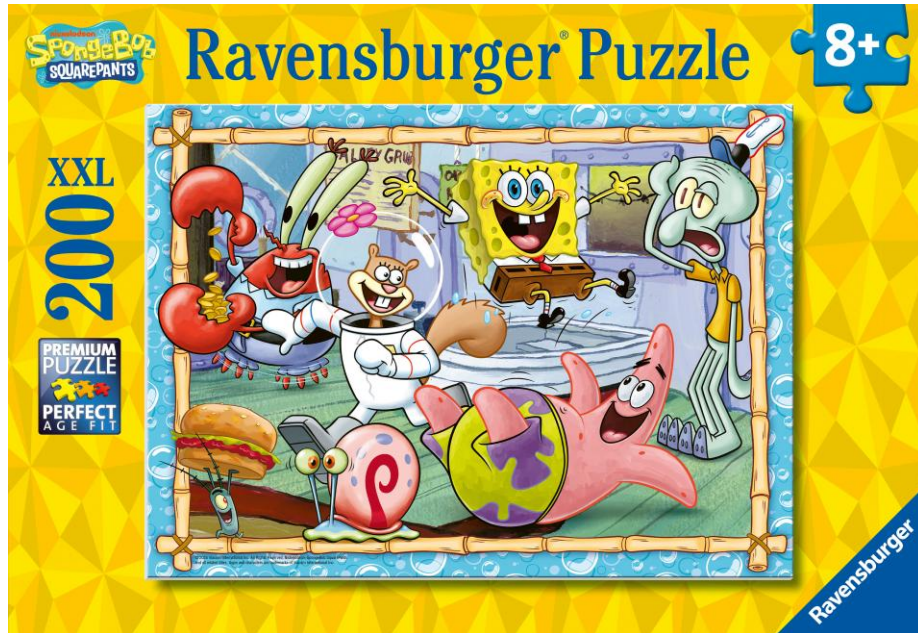

Title	Gabby's Dollhouse 12/16/20/24pc Puzzles
Item #	12004387
Launch Date	September 2026

JULY 2026

12002445 Squishmallows Collection 100pc XXL

12002206 Adorable Squishmallows 1000pc

Title	Disney Bookshop 1500pc
Item #	12001582
Age	14+
Launch Date	Fall 2026

Disney
CLASSICS

Who Lives in New Puzzles Under the Sea?

Title	SpongeBob Squarepants
Item #	12004234
Pieces	200pc XXL
Launch date	Fall 2026

Title	SpongeBob Squarepants
Item #	12001657
Pieces	500pc Round
Launch date	Fall 2026

Who Lives in New Puzzles Under the Sea?

Title	SpongeBob Squarepants
Item #	12001822
Pieces	1000pc
Launch date	Fall 2026

Title	SpongeBob Squarepants Games Night at the Krusty Krab
Item #	12001831
Pieces	500pc Square
Launch date	Fall 2026