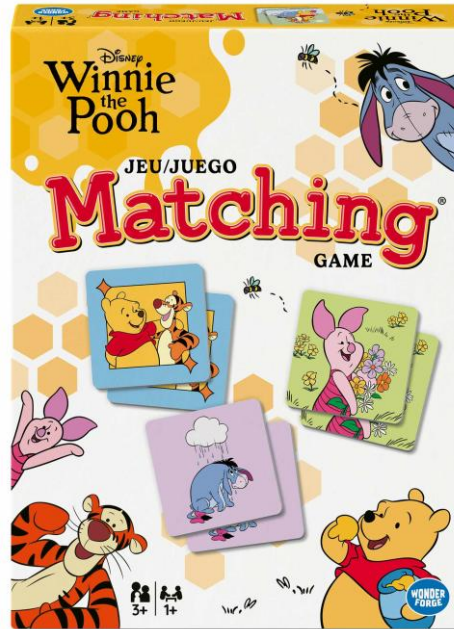

Age:	8+
Players:	1+
Duration:	15 min.+
Languages:	EN
Packaging:	27.4 cm x 23.4 cm x 5 cm
Item #:	76685

Snail's Race (refresh)

- A classic Ravensburger preschool game
- New bilingual packaging!

Age	3+
No. of players	2-6
Language	EN/FR
Item no.	25162

Colorama (refresh)

Age	3+
No. of players	1+
Language	Multilingual
Item no.	12010026

Winnie the Pooh Matching
Item # 25110

Happy 100th
Anniversary
in 2026!

8/1/26 Set Date

Minions 3 Matching
Item #24989

PENDING FINAL DESIGN LICENSOR APPROVAL