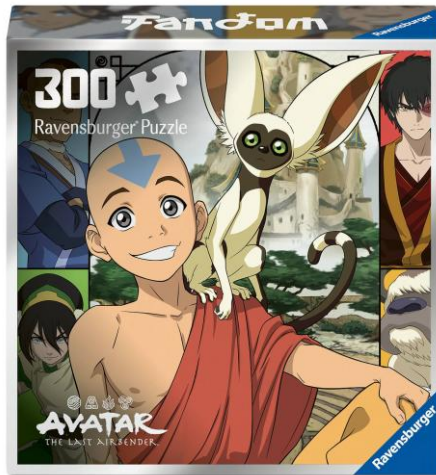

From the Archives...

Title	Star Wars Episode I-VII 18000pc Puzzle
Item No.	17827
Launch Date	August 2026

12001672 **Critical Encounters** 1000pc

12001752 **Quest Accepted** 1000pc

300pc Fandom Collection

12001541