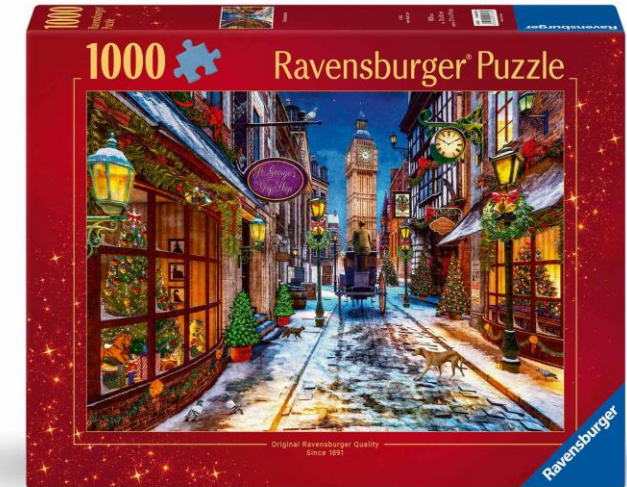

Christmas: Adult Original Puzzle 1000pc

Title	Coastal Christmas
Item #	12001628
Pieces	1000pc

Title	Christmas Town
Item #	12001758
Pieces	1000pc

12001268 Santa's Workshop

12000729 Christmas Market

12000578 Christmastime