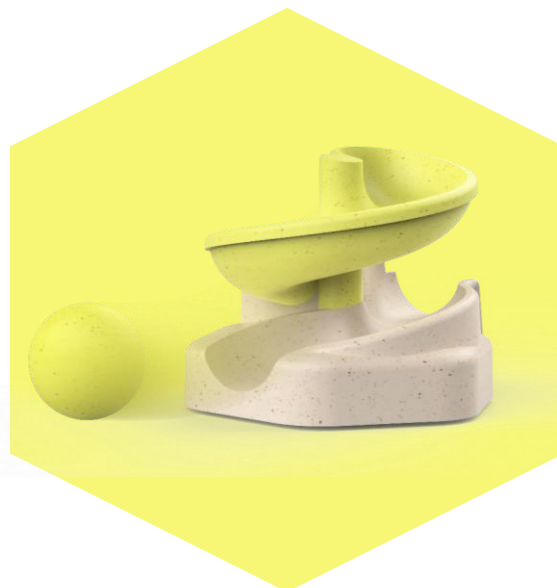

Maybe Cali is stuck on a tree? No problem for **Marshall** with his firefighter ladder

Rubble is the construction bulldog looking for clues on the ground with his shovel

Special Features

Combining the Headquarter with elements for even more play fun