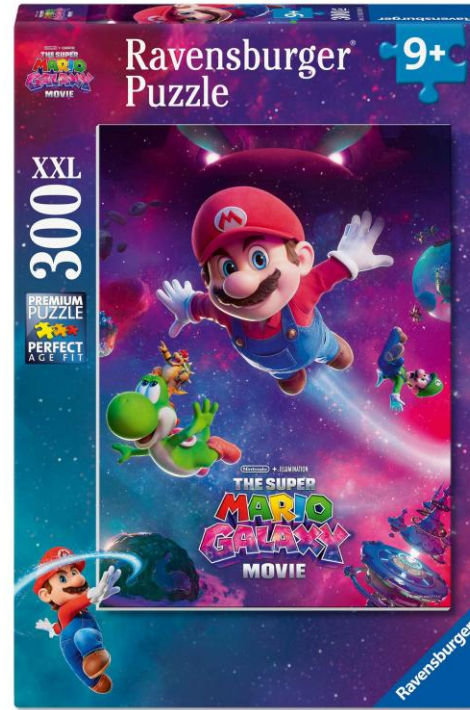

Title	Minions 3 100pc XXL
Item #	12004351
Launch Date	May 2026

Title	Minions 3 150pc XXL
Item #	12004352
Launch Date	September 2026

Title	Minions 3 4 x 100
Item #	12004353
Launch Date	September 2026

Title	Super Mario 2 Movie 150pc
Item No.	12004307
Age	7+