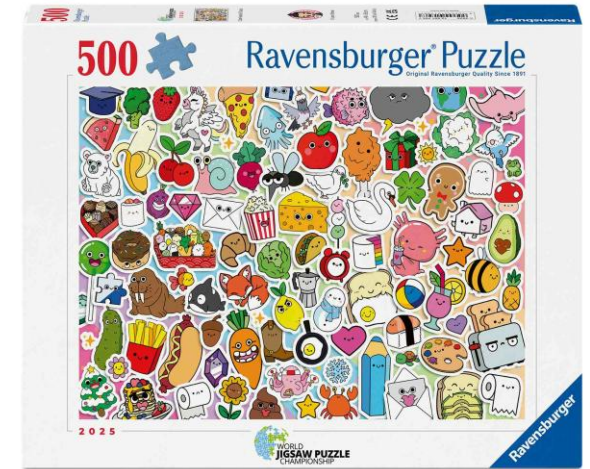

Title | Cute Kawaii Chaos
Item # | 12001739