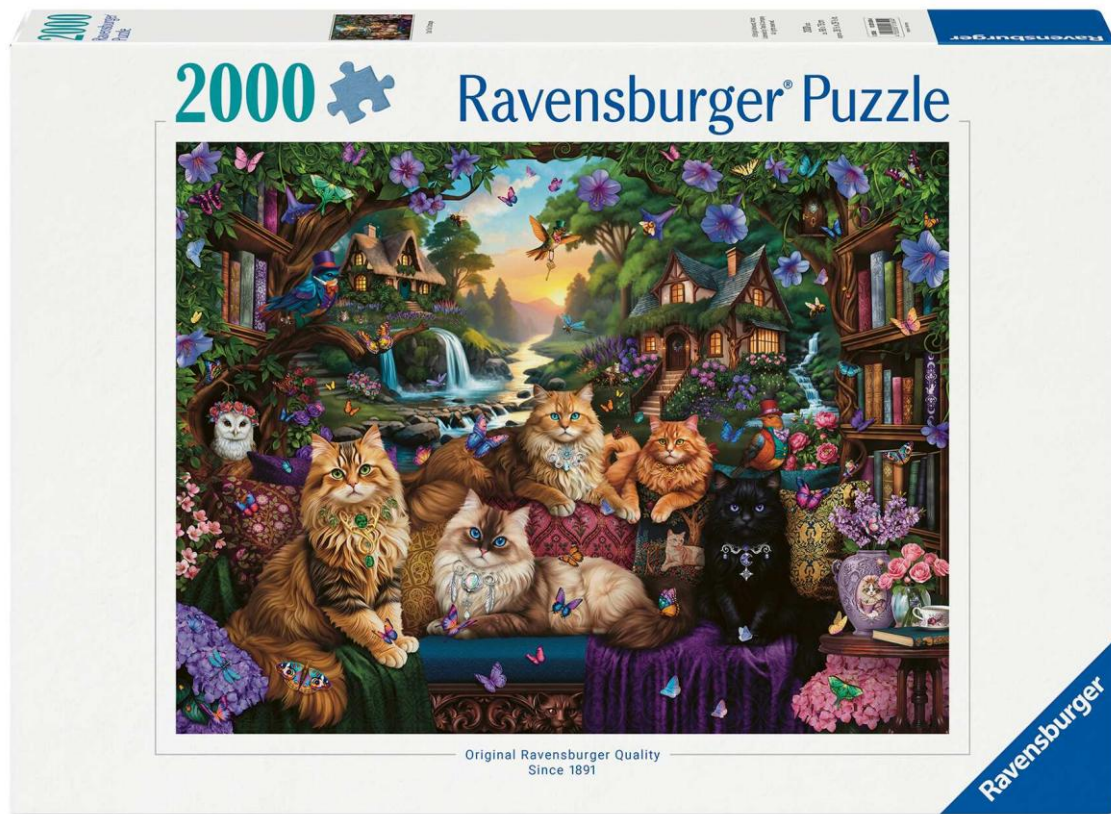

2000 Pieces

Title	Cat Tail Cottage
Item #	12001854