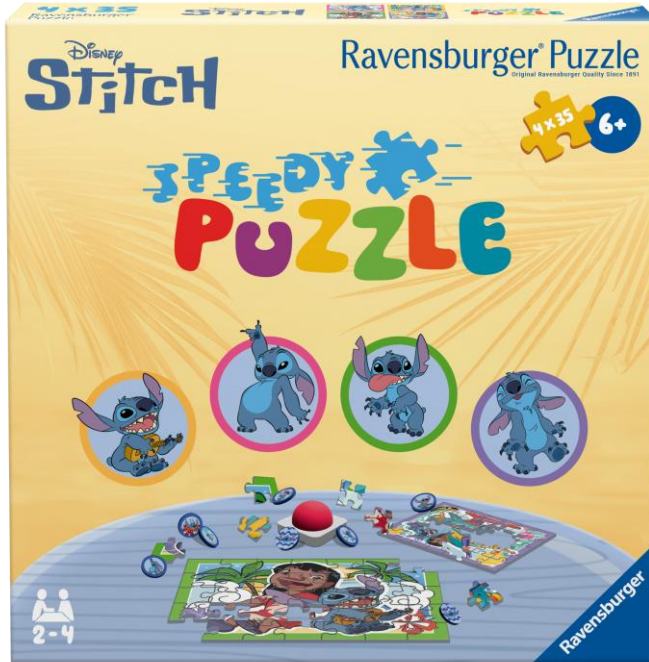

Sept 2026

Title | Disney Giftable 2 – Ariel
Item # | 12004396

Title | Disney Giftable 1 - Jasmine
Item # | 12004397

Title | Disney Giftable 3 - Rapunzel
Item # | 12004395

Title	Disney Princess 60pc Floor Puzzle
Item #	12004753
Launch	September 2026

Title	Disney Frozen 3x49pc Puzzles
Item #	12004379
Launch	September 2026

Title	Disney Frozen 100pc XXL Puzzle
Item #	12004382
Launch	September 2026

3 SPEEDY PUZZLE

Title	Speedy Puzzle Stitch
Item #	12004178
Age	6+
Players	2 – 4 players