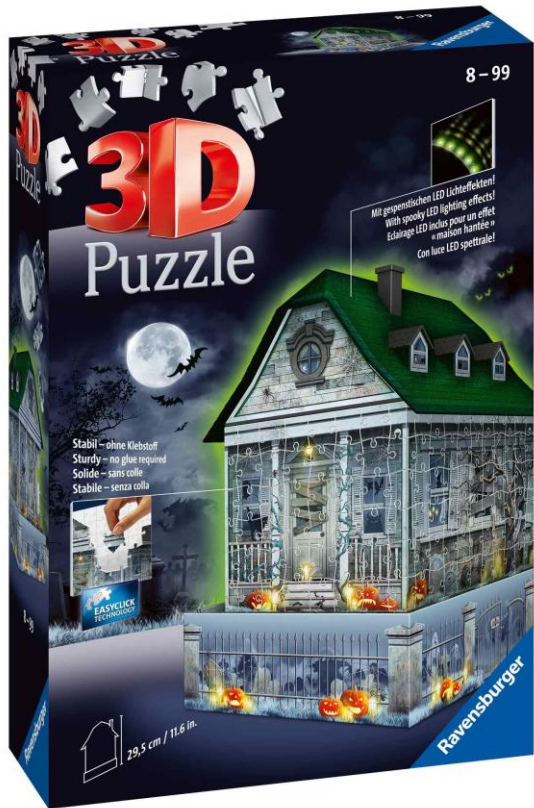

12001682 Pumpkin Cottage 1000pc

Halloween: Children's Original Puzzles

12004374 Bluey Halloween 12/16/20/24pc

12004247 Spooky Fun 100pc

12004070 Monster House Party 100pc

13264 Halloween House 300pc

Halloween: Adult Original Puzzles

12000402 Happy Halloween 1000pc

12001348 Trick or Treat 1000pc

Halloween: Adult Licensed Puzzles

12001501 Nightmare Before Christmas Challenge 500pc

12001341 Universal Monsters 2000pc

Halloween: 3D Puzzles

- Strong, sturdy build – no glue required!
- 216 piece 3D puzzle
- Includes a light module and LED lights
- Required 3 AAA batteries (not included)
- Age 8+

11548 Haunted House 216pc 3D Puzzle

Winter: Adult Puzzles