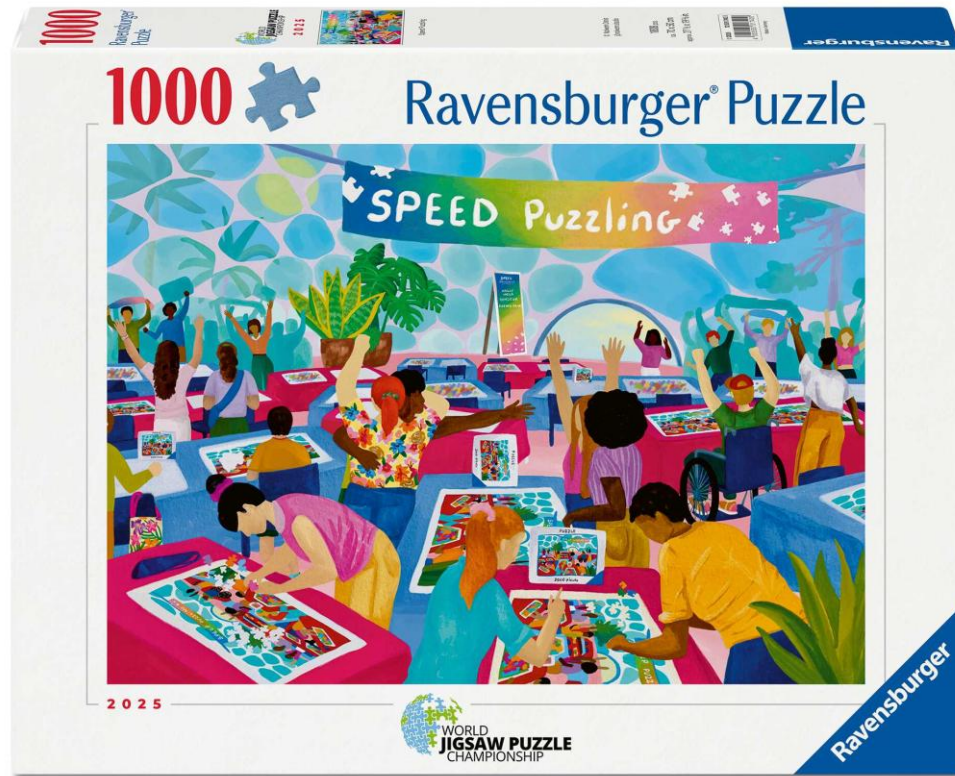

1000 Pieces

Title	Rose Cottage
Item #	12001985

Title	Down the Lane No. 6: Canal Side Lane
Item #	12001981

1000 Pieces

Title	Speed Puzzling
Item #	12001740

Title	Lady Bug Lane
Item #	12001797

1000 Pieces

Title	Forth Bridge at Sunset
Item #	12000125