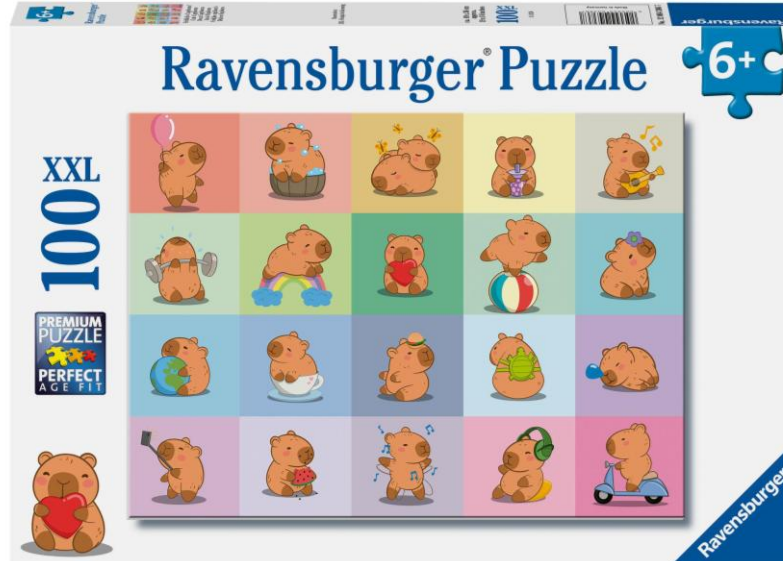

Title	Welcome to Care-a-Lot 500pc Round
Item No.	12001809
Age	12+
Launch Date	October 2026

Original Art Program

Fall 2026

KID'S PUZZLES

Tales Around the World – Fall 2026 Refresh

- ✓ New entertaining tales to **broaden the collection!**
- ✓ Package: gold embellishments and **giftable aesthetic**
 - Puzzle pieces in **paper bag**
 - **Double-sided poster** (image on one side, story summary on the other)

Title	MonsterTrucks
Item #	12004259
Pieces	2 x 24

Title	Farm & Construction Site
Item #	80560
Pieces	2 x 24

3x49pc Kids Puzzles

Title	Candy Coastline
Item #	12004260
Pieces	3 x 49

Title	Little Demons
Item #	12004261
Pieces	3 x 49

100pc and 150pc Kid's Puzzles

Title	A Day in Chaosville
Item #	12004262
Pieces	100pc XXL

Title	Capybara
Item #	12004386
Pieces	100pc XXL

Title	The Magical Journey
Item #	12004264
Pieces	150pc XXL

200pc and 300pc Kid's Puzzles