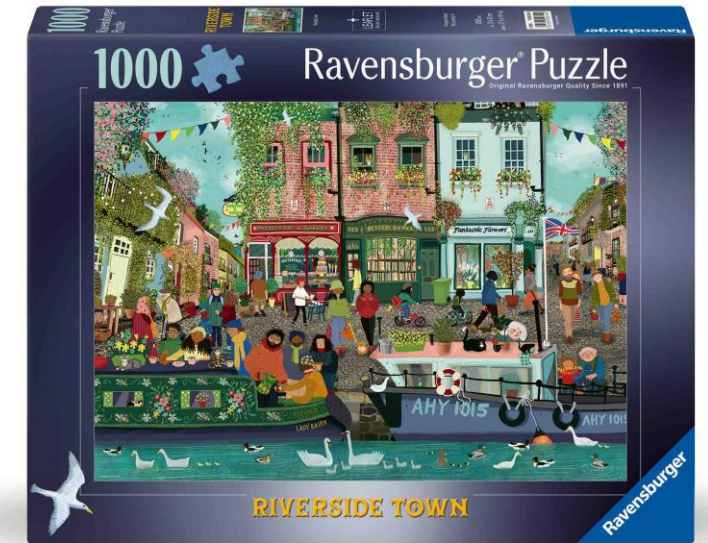

Title	A Fisherman's Life
Item #	12000161

Title	Hillside Cottage
Item #	12000290

1000 Pieces

Title	Our Feathered Friends
Item #	12000328

Title	The Reading Room
Item #	12000329

Title	Riverside Town
Item #	12000814

1000 Pieces

Title	St. Tropez
Item #	12001824

Title	Church Lane
Item #	12001101

Title	Lazy Days by the Stream
Item #	12001982

1000 Pieces

Title	Enchanted Bookshop
Item #	12001983

Title	Summer Garden Parlour
Item #	12001988