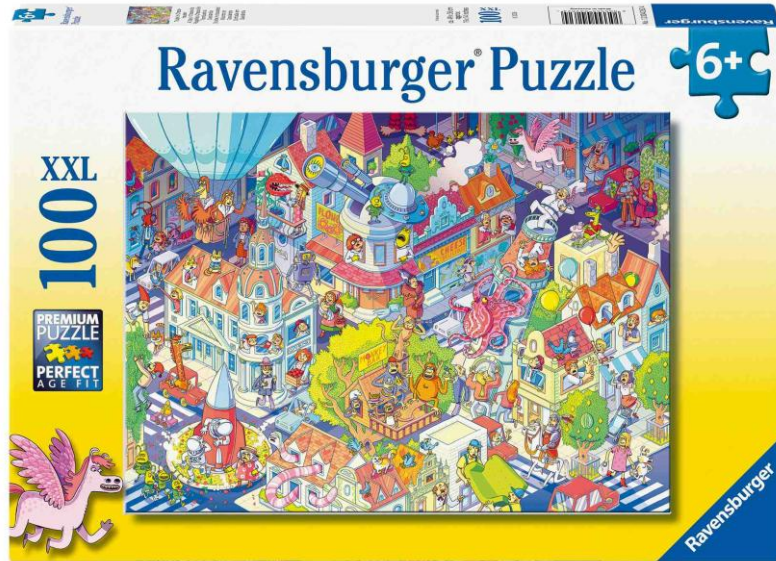

Title	Welcome to Care-a-Lot 500pc Round
Item No.	12001809
Age	12+
Launch Date	October 2026

Original Art Program

Fall 2026

KID'S PUZZLES

Tales Around the World – Fall 2026 Refresh

- ✓ New entertaining tales to **broaden the collection!**
- ✓ Package: gold embellishments and **giftable aesthetic**
 - Puzzle pieces in **paper bag**
 - **Double-sided poster** (image on one side, story summary on the other)

Title	MonsterTrucks
Item #	12004259
Pieces	2 x 24

Title	Farm & Construction Site
Item #	80560
Pieces	2 x 24

3x49pc Kids Puzzles

Title	Candy Coastline
Item #	12004260
Pieces	3 x 49

Title	Little Demons
Item #	12004261
Pieces	3 x 49

100pc and 150pc Kid's Puzzles

Title	A Day in Chaosville
Item #	12004262
Pieces	100pc XXL

Title	Capybara
Item #	12004386
Pieces	100pc XXL

Title	The Magical Journey
Item #	12004264
Pieces	150pc XXL

200pc and 300pc Kid's Puzzles