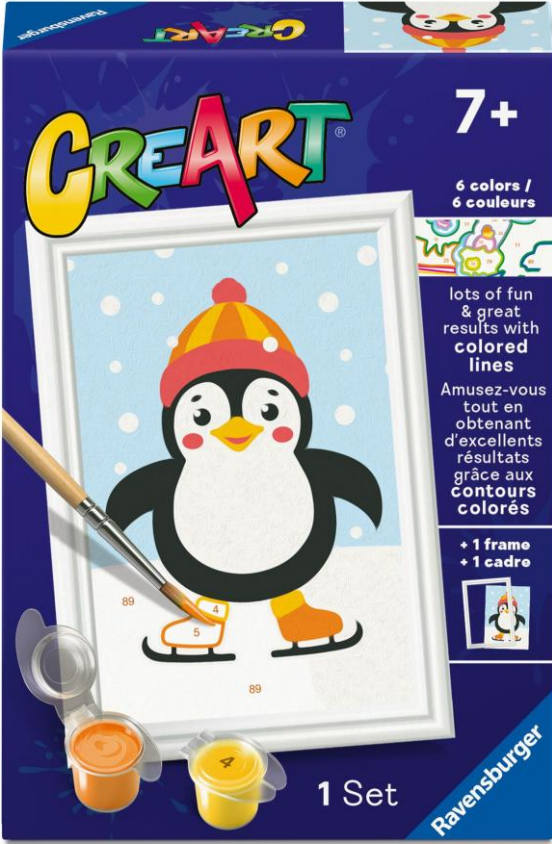

Adult CreArt Canvas 12x16in

12023368 Amsterdam at Sunset

12023016 Halloween Mood 7x10" (18x24cm)

12023017 Happy Halloween 7x10" (18x24cm)

Children's CreArt 3x5in - Seasonal

12023355 Snowman

12023356 Penguin in Snow