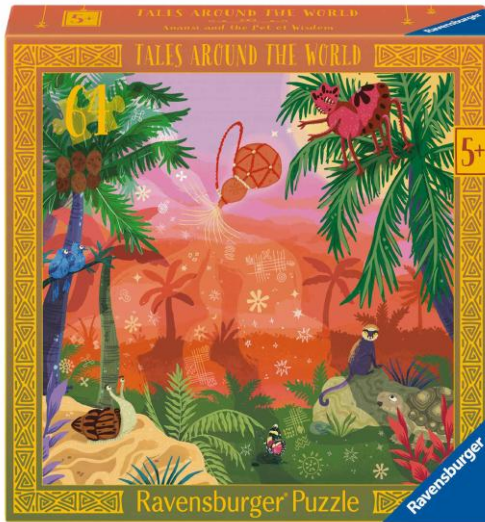

Tales Around the World – Fall 2026 Refresh

- ✓ New entertaining tales to **broaden the collection!**
- ✓ Package: gold embellishments and **giftable aesthetic**
  - Puzzle pieces in **paper bag**
  - **Double-sided poster** (image on one side, story summary on the other)

RNA Availability: September 2026

Title	Anansi & the Pot of Wisdom
Item #	12004210
Pieces	64