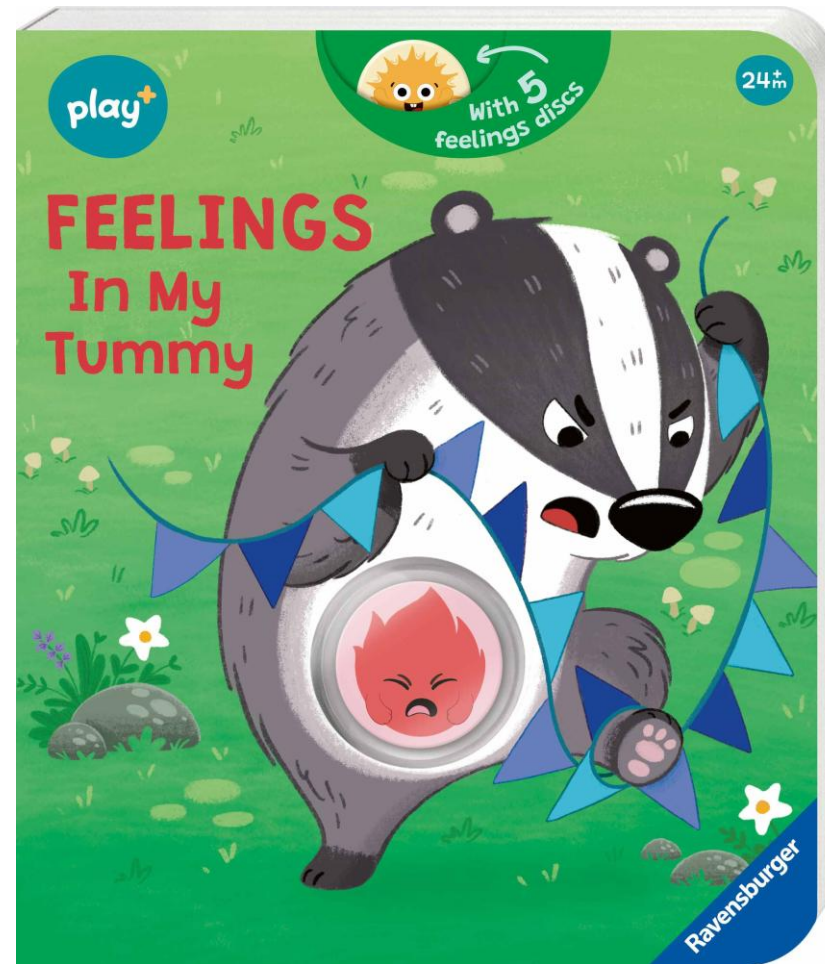

Cost: \$6.00
SRP: \$11.99

Action books

13097026 There, There, Says Doctor Bear

13097027 Feelings In My Tummy

Cost: \$10.00
SRP: \$19.99

BRIO

Fall 2026

**BRIO®
WORLD**