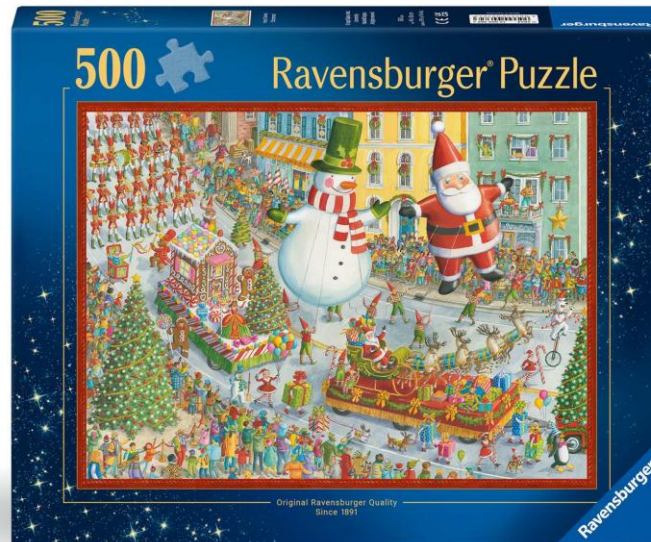

12000382 Here Comes Christmas 500pc