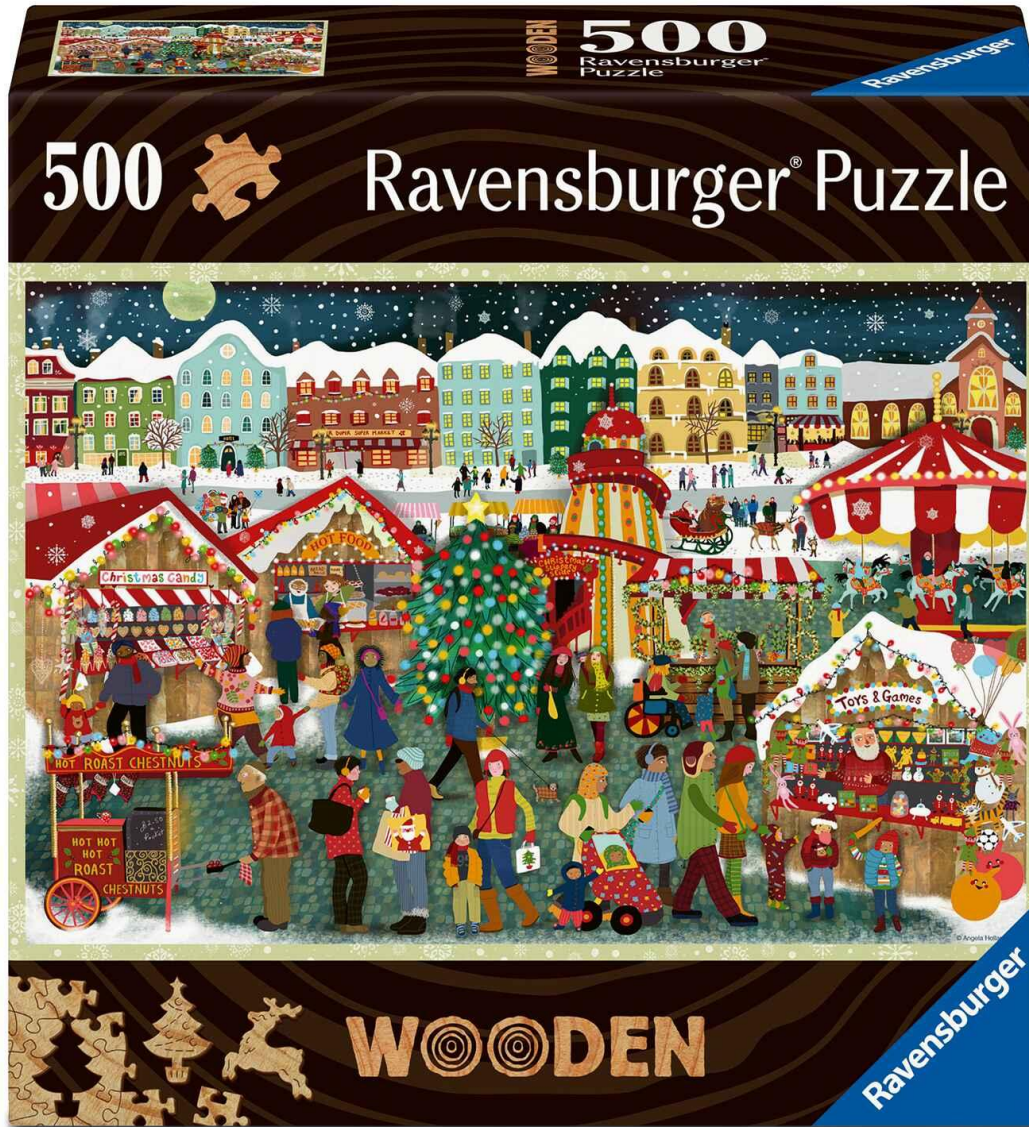

- Made of smooth, premium wood.
- The image is printed directly on the wood, so there is no chance of peeling or fading.
- Laser-cut wooden pieces are 4mm thick.
- Includes 40 “whimsies” – specially shaped pieces in the theme of the puzzle.

Title	Christmas Market
Item #	12001539
Pieces	500pc Wooden Puzzle