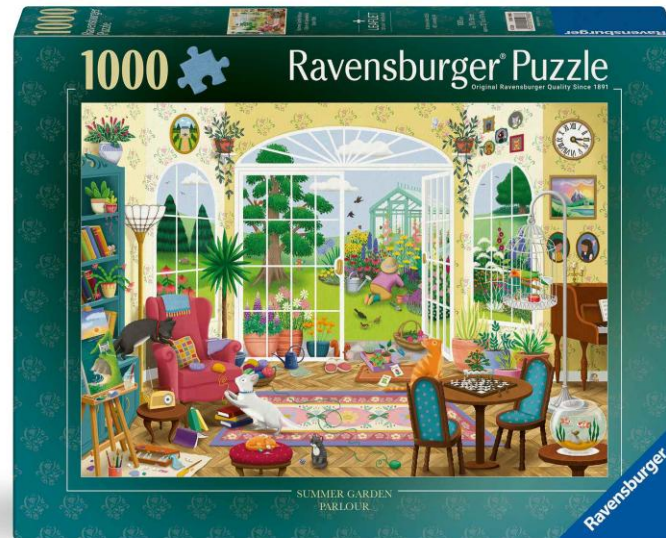

1000 Pieces

Title	St. Tropez
Item #	12001824

Title	Church Lane
Item #	12001101

Title	Lazy Days by the Stream
Item #	12001982

1000 Pieces

Title	Enchanted Bookshop
Item #	12001983

Title	Summer Garden Parlour
Item #	12001988