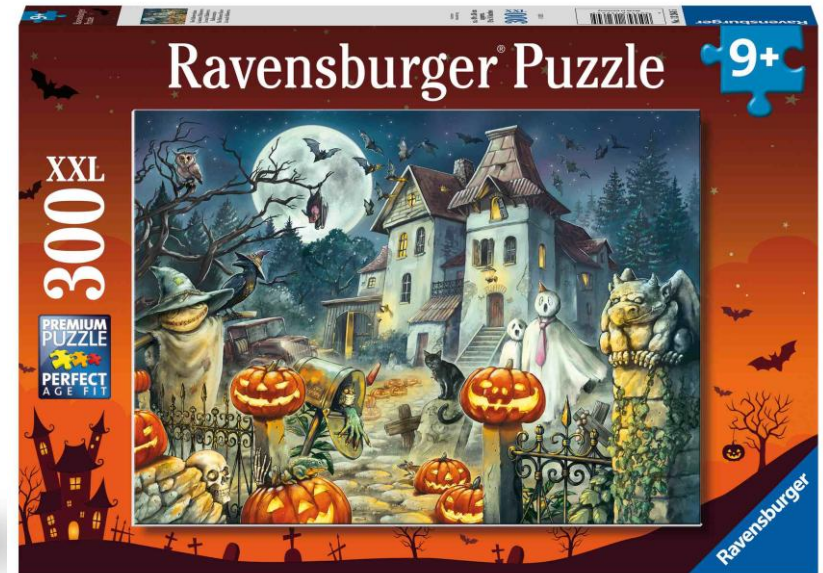

12001682 Pumpkin Cottage 1000pc

Halloween: Children's Original Puzzles

12004374 Bluey Halloween 12/16/20/24pc

12004247 Spooky Fun 100pc

12004070 Monster House Party 100pc

13264 Halloween House 300pc

Halloween: Adult Original Puzzles

12000402 Happy Halloween 1000pc

12001348 Trick or Treat 1000pc

Halloween: Adult Licensed Puzzles

12001501 Nightmare Before Christmas Challenge 500pc

12001341 Universal Monsters 2000pc

Halloween: 3D Puzzles