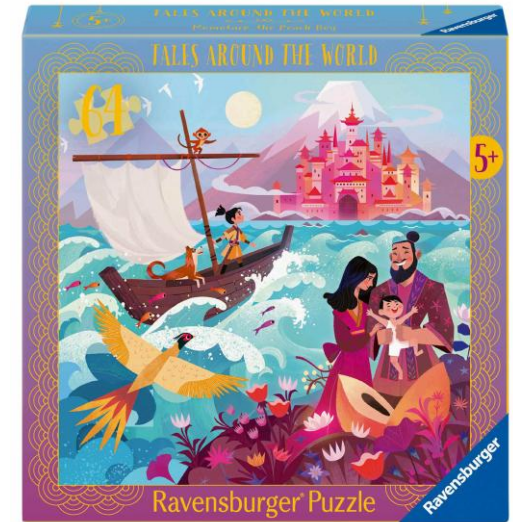

Title	Momotaro, the Peach Boy
Item #	12004212
Pieces	64