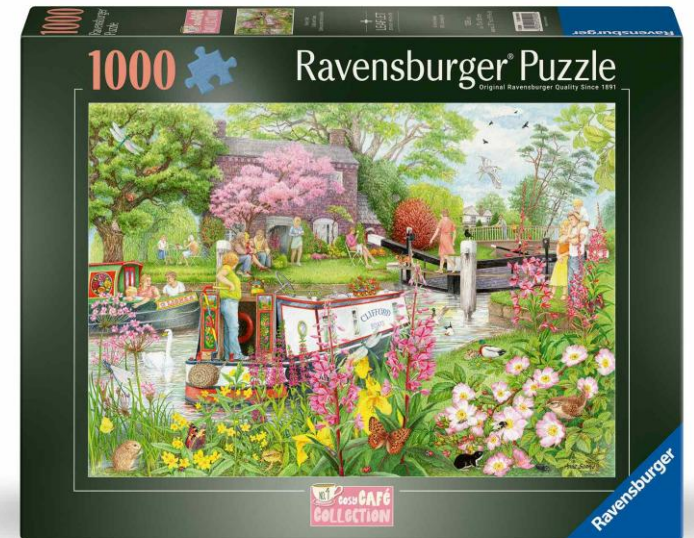

1000 Pieces

Title	St. Tropez
Item #	12001824

Title	Church Lane
Item #	12001101

Title	Lazy Days by the Stream
Item #	12001982

1000 Pieces

Title	Enchanted Bookshop
Item #	12001983

Title	Summer Garden Parlour
Item #	12001988