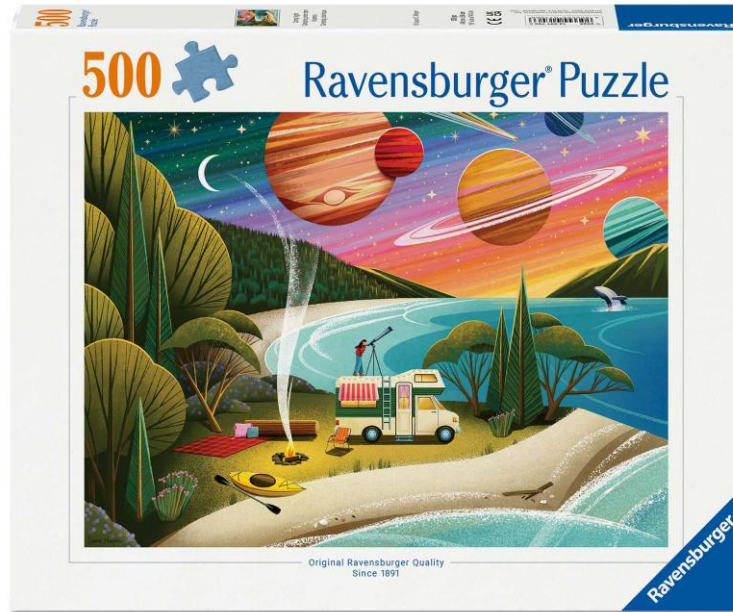

500pc Neon Collection

8.75" Square Box

Title	Los Angeles
Item No.	12001979

Title	Berlin
Item No.	12001978

Title	Tokyo
Item No.	12001980

500 Pieces

Title	American Diner
Item #	12001917

Title	Camp Sight
Item #	12001706