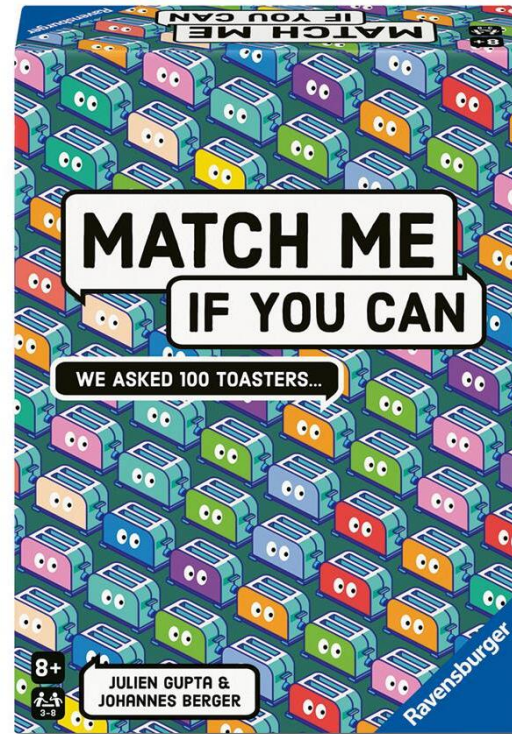

24756 Match Me If You Can EN