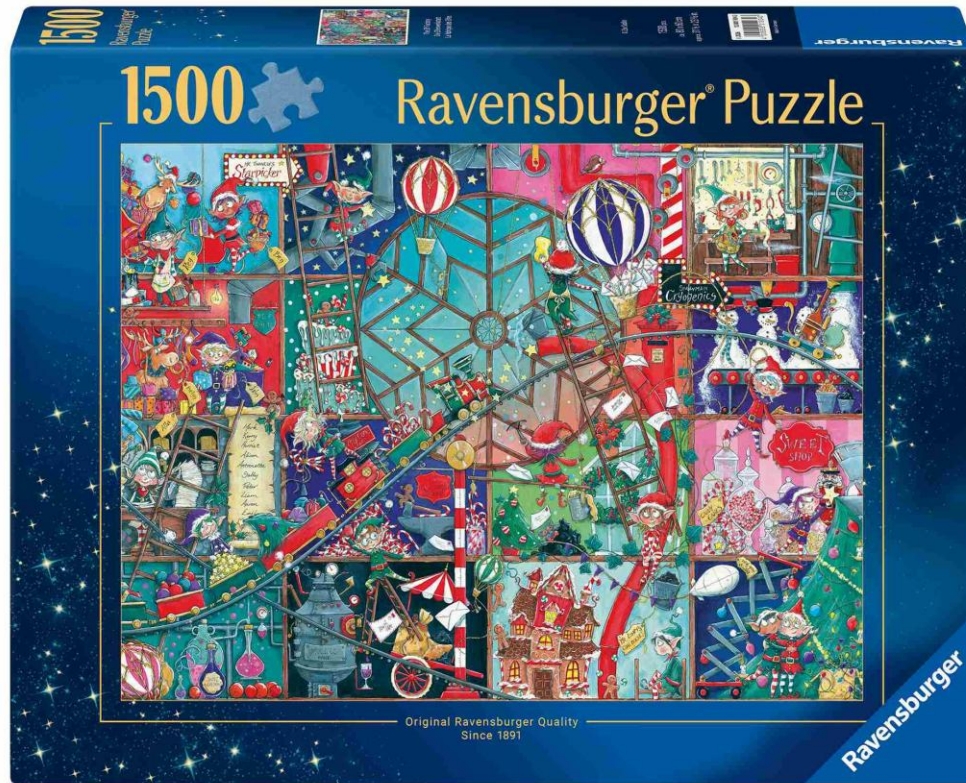

Christmas: Adult Original Puzzle 1000pc

Title	Coastal Christmas
Item #	12001628
Pieces	1000pc

Title	Christmas Town
Item #	12001758
Pieces	1000pc

12001268 Santa's Workshop

12000729 Christmas Market

12000578 Christmastime

12001267 Christmas Cookie Village

12000718 Merry Mischief

12000420 Rockefeller Center Joy

Christmas: Adult Licensed Puzzles 1000pc

Image Not Final

Title	Disney Christmas Café
Item #	12001799
Pieces	1000pc
Availability	November 2026

**NEW
2026**

12000537 Disney Snow Globes

Christmas: Adult Original Puzzles 1500pc+

Title	The Elf Factory
Item #	12001934
Pieces	1500pc

Title	Christmas Eve
Item #	12000717
Pieces	1500pc

Title	Christmas in the Woods
Item #	12001417
Pieces	2000pc