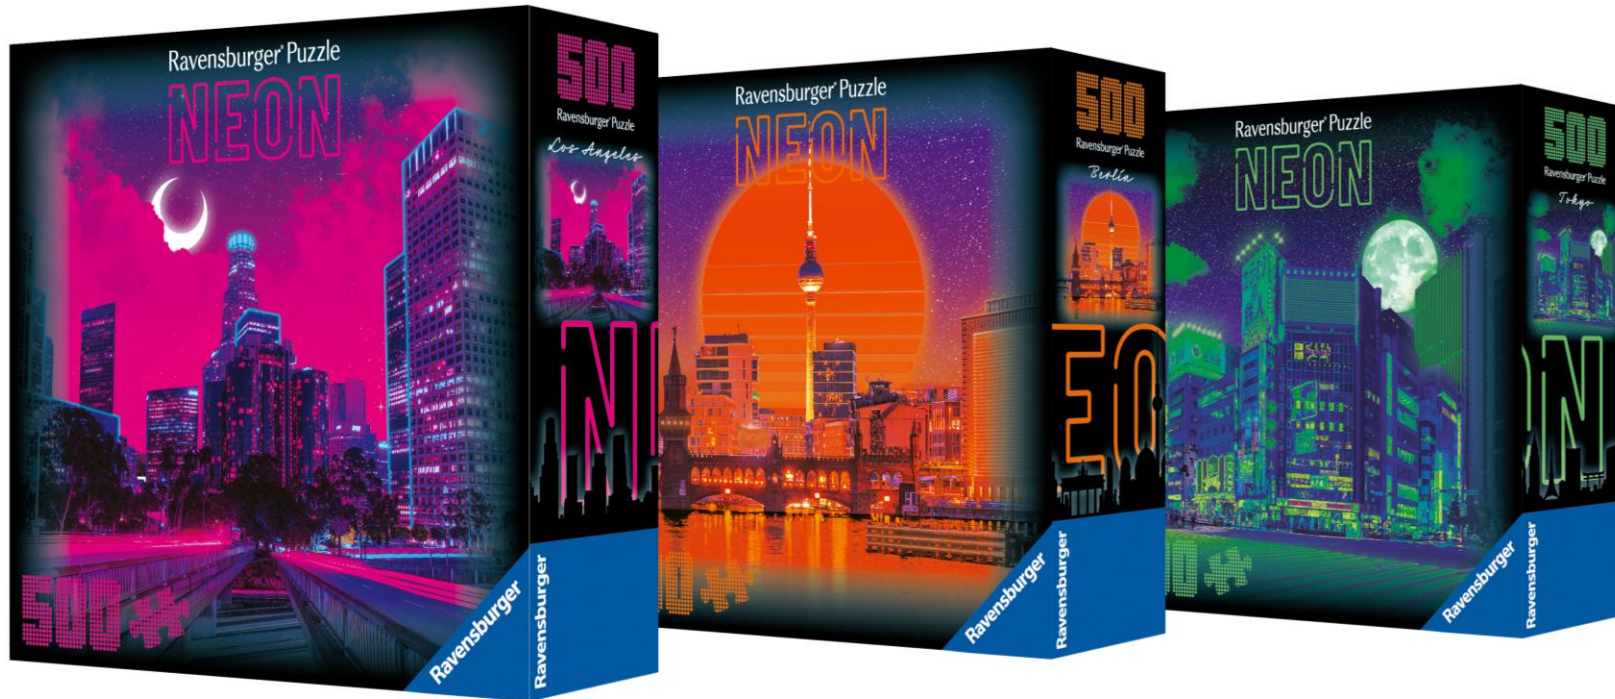

500pc Neon Collection

8.75" Square Box

Title	Los Angeles
Item No.	12001979

Title	Berlin
Item No.	12001978

Title	Tokyo
Item No.	12001980

500 Pieces

Title	American Diner
Item #	12001917

Title	Camp Sight
Item #	12001706