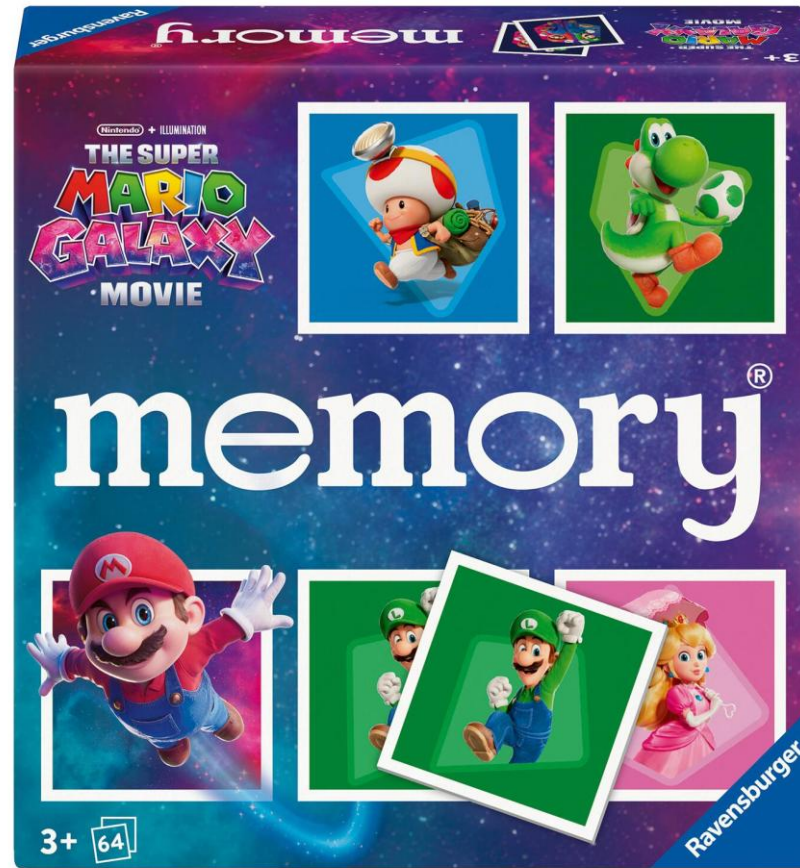

Mega Minions
movie release
7/1/26

Embargo Until 5/19/26
8/1/26 Set Date

Grogu Matching
Item #25071

Grogu & Mando
movie release
5/22/26

10/1/26 Set Date
Not linked to film!

Age Grade: 3+

The Super Mario Galaxy Movie memory®