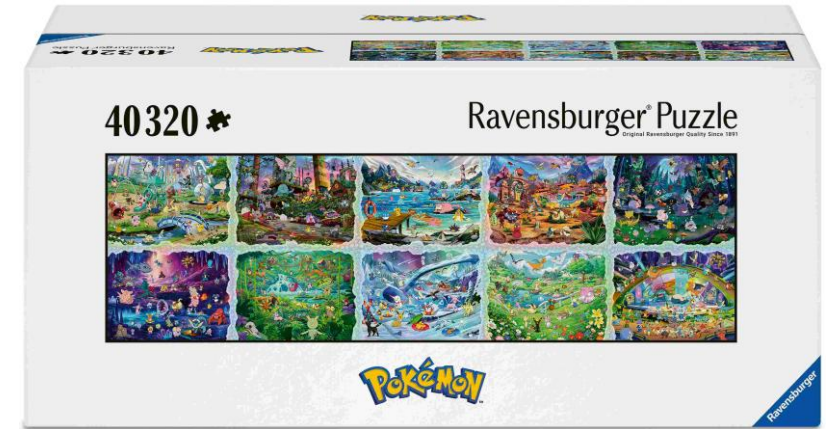

Pokémon 40,000pc

- 40,000pc item # 12001899
- Plus 10 strategically released 1000pc “breakout” puzzles from the 40K starting Fall 2026

Travel throughout the Pokémon world along with Pikachu and Eevee to gather friends for a Pokémon concert!