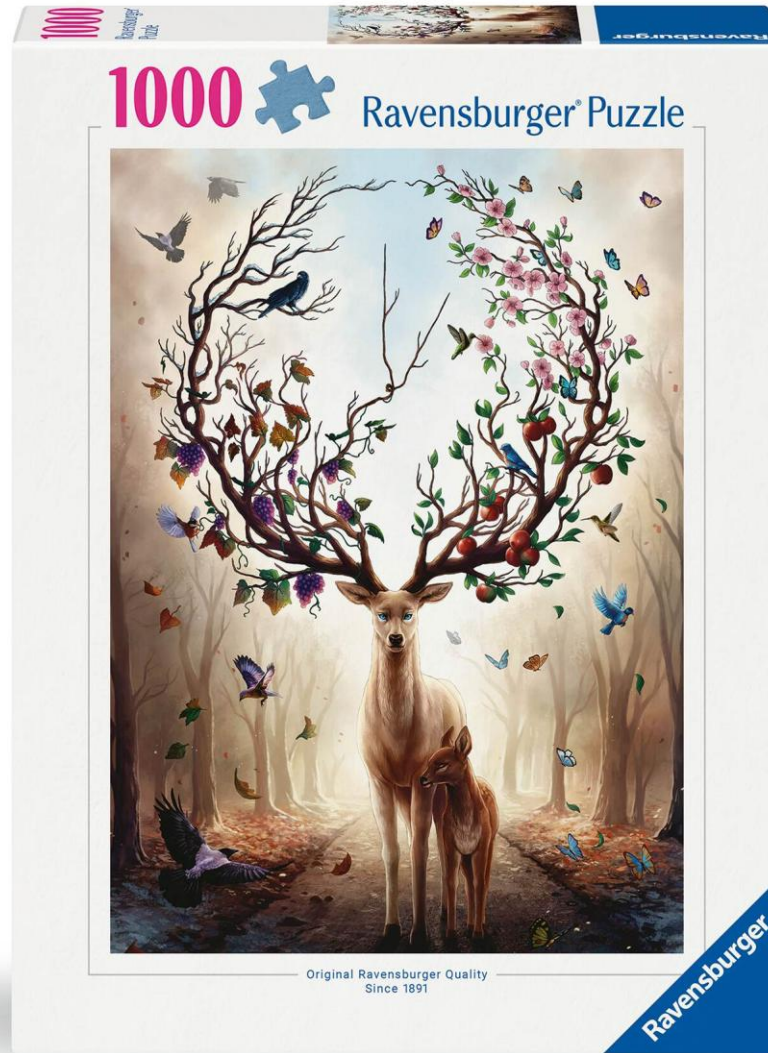

Title	River Café
Item #	12001990

1000 Pieces

Title	Aurora Over Kirkjufell
Item #	12001744

Title	Lake Matheson, New Zealand
Item #	12000356

Title	Austrian Mountains
Item #	12000649

1000 Pieces

Title	Fantasy Deer
Item #	12000459