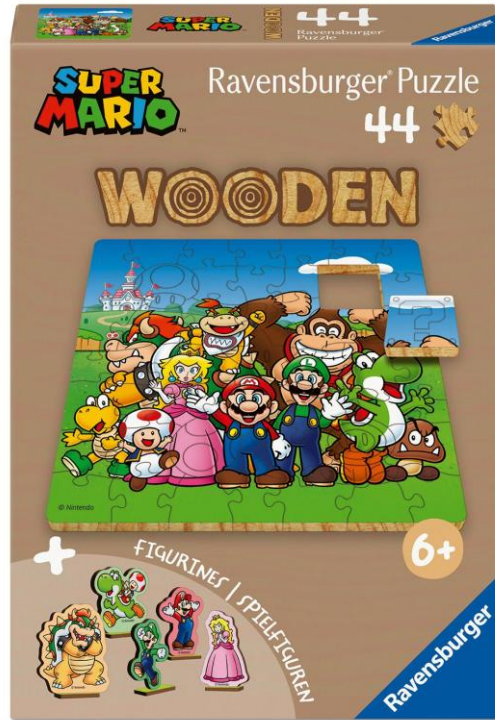

Licensed Wooden Puzzles

WOODEN

Title	Wooden Super Mario
Item #	12004086
Pieces	44pc
Launch Date	Fall 2026