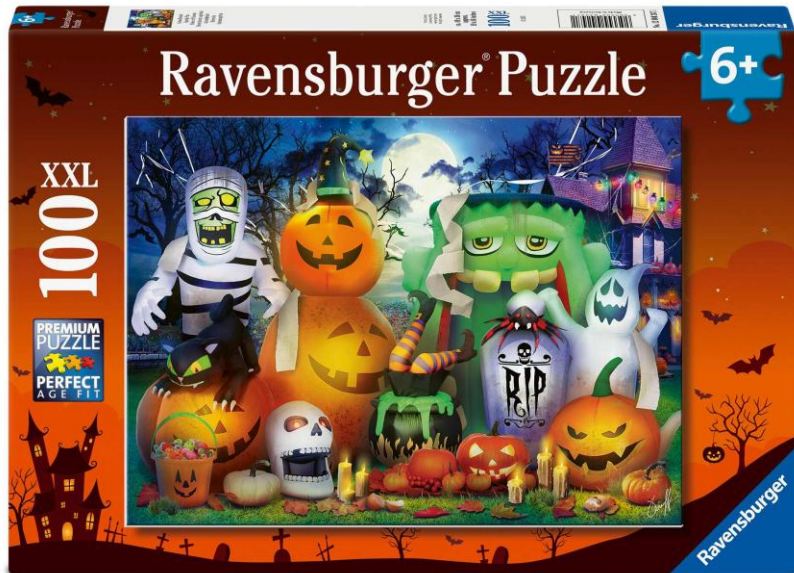

12001682 Pumpkin Cottage 1000pc

Halloween: Children's Original Puzzles

12004374 Bluey Halloween 12/16/20/24pc

12004247 Spooky Fun 100pc

12004070 Monster House Party 100pc

13264 Halloween House 300pc

Halloween: Adult Original Puzzles

12000402 Happy Halloween 1000pc

12001348 Trick or Treat 1000pc

Halloween: Adult Licensed Puzzles

12001501 Nightmare Before Christmas Challenge 500pc

12001341 Universal Monsters 2000pc

Halloween: 3D Puzzles