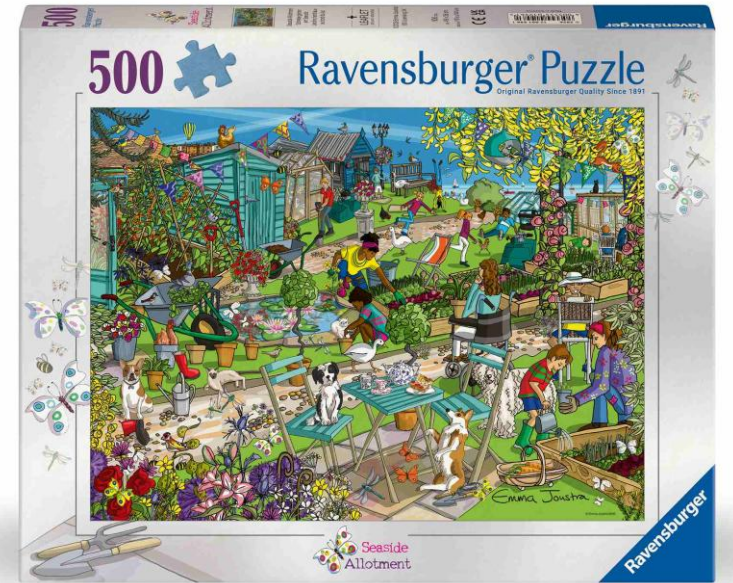

Title	Seaside Allotment
Item #	12001996

500 Pieces

Title | Flowers for You
Item # | 12001795

Title | Frida Kahlo
Item # | 12001736

Title | Paris Rainbow
Item # | 12001741

500 Pieces

Title | Furry Friends
Item # | 12001705