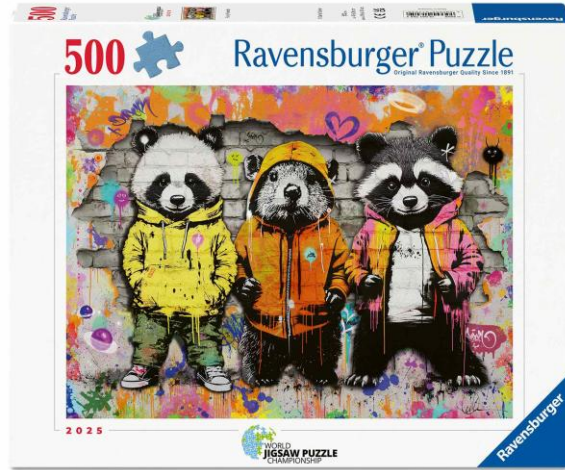

Title	Seaside Allotment
Item #	12001996

500 Pieces

Title | Flowers for You
Item # | 12001795

Title | Frida Kahlo
Item # | 12001736

Title | Paris Rainbow
Item # | 12001741

500 Pieces

Title | Furry Friends
Item # | 12001705