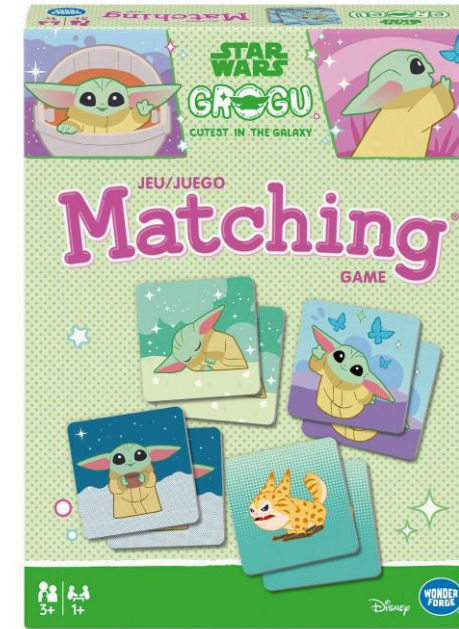

Age:	8+
Players:	1+
Duration:	15 min.+
Languages:	EN
Packaging:	27.4 cm x 23.4 cm x 5 cm
Item #:	76685

Snail's Race (refresh)

- A classic Ravensburger preschool game
- New bilingual packaging!

Age	3+
No. of players	2-6
Language	EN/FR
Item no.	25162

Colorama (refresh)

Age	3+
No. of players	1+
Language	Multilingual
Item no.	12010026

Winnie the Pooh Matching
Item # 25110

Happy 100th
Anniversary
in 2026!

8/1/26 Set Date

Minions 3 Matching
Item #24989

PENDING FINAL DESIGN LICENSOR APPROVAL

Mega Minions
movie release
7/1/26

Embargo Until 5/19/26
8/1/26 Set Date

Grogu Matching
Item #25071

Grogu & Mando
movie release
5/22/26

10/1/26 Set Date
Not linked to film!

Age Grade: 3+

The Super Mario Galaxy Movie memory®