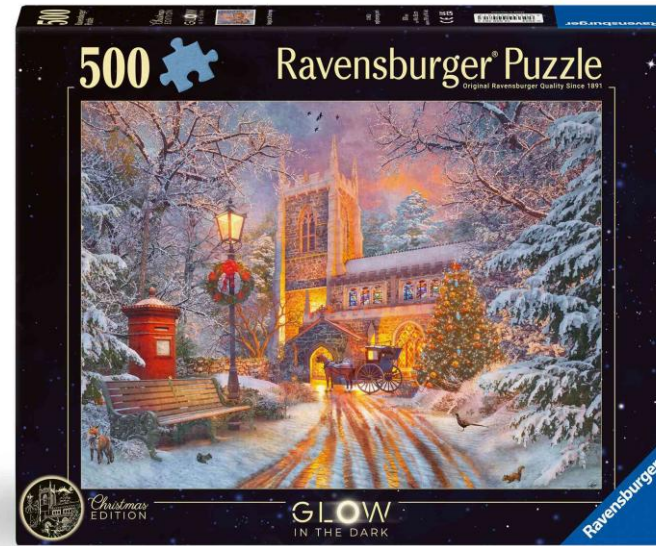

Christmas: Adult Original Puzzles 500pc

Title	Christmas Boutique
Item #	12001933
Pieces	500pc (Standard)

12000479 Owls in the Moonlight 500pc GITD

12000481 Magical Christmas 500pc GITD

12000382 Here Comes Christmas 500pc