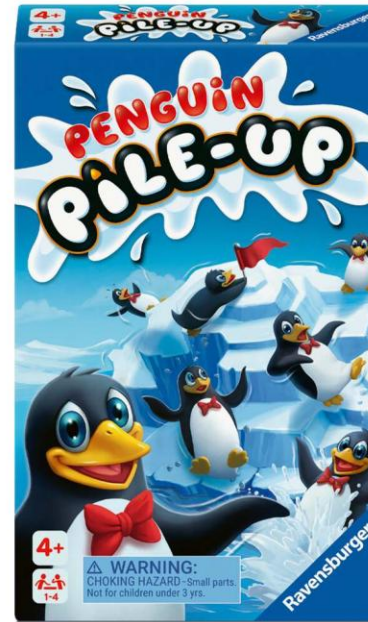

Bring-Along Games

- Compact games to take on the go!
- Licensed titles – each with different game play.
- **20576: Penguin Pile-Up**
  - Place penguins on the ice berg – careful not to tip it!

Age	4+
No. of players	2-4
Play time	10-15 min
Language	EN/FR
SRP	$19.99 CAD
Box Size	4.5" x 7.25" x 0.5"