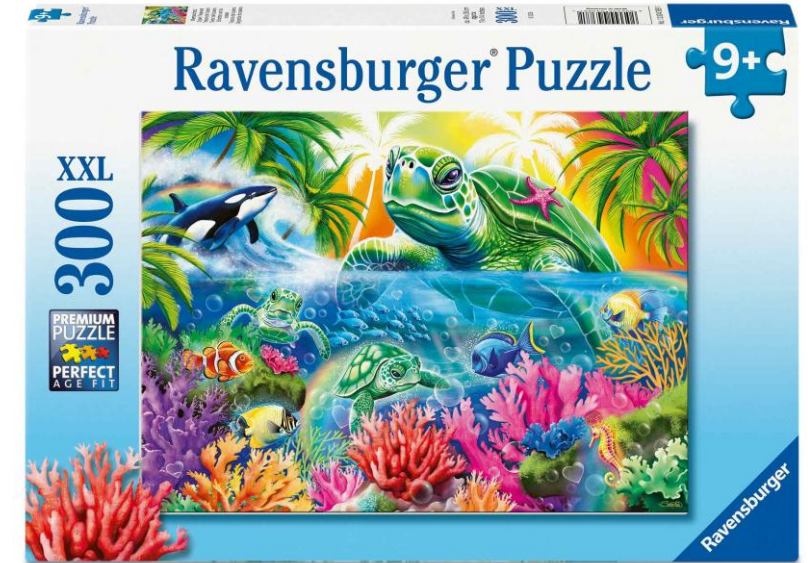

100pc and 150pc Kid's Puzzles

Title	A Day in Chaosville
Item #	12004262
Pieces	100pc XXL

Title	Capybara
Item #	12004386
Pieces	100pc XXL

Title	The Magical Journey
Item #	12004264
Pieces	150pc XXL

200pc and 300pc Kid's Puzzles

Title	Outer Space Adventure
Item #	12004266
Pieces	200pc XXL

Title	Cozy Sunset Sky Ride
Item #	12004268
Pieces	300pc XXL

Title	Ocean Treasures
Item #	12004388
Pieces	300pc XXL

Original Art Program

Fall 2026