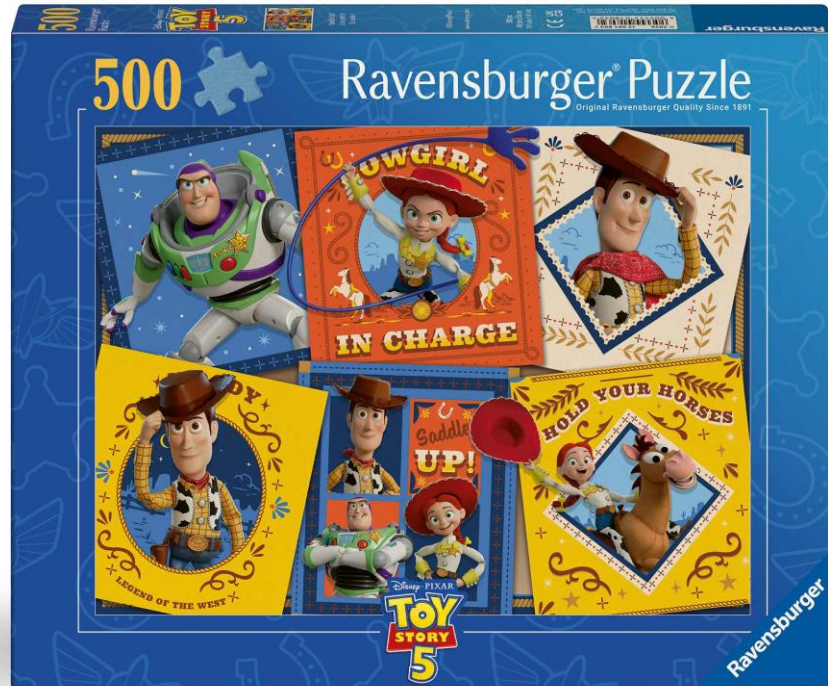

12002885 K-Pop Demon Hunters 72pc 3D Puzzle Ball

12002615 K-Pop Demon Hunters Sneaker 108pc 3D Puzzle

Title	Toy Story 5 4-in-a-box
Item #	12004281
Launch Date	September 2026

Title	Toy Story 5 35pc
Item #	12004282
Launch Date	September 2026

Title	Toy Story 5 3 x 49pc
Item #	12004284
Launch Date	May 2026

Title	Toy Story 5 100pc XXL
Item #	12004280
Launch Date	May 2026

Title	Toy Story 5 4 x 100
Item #	12004283
Launch Date	September 2026

Title	Toy Story 500pc
Item #	12001803
Launch Date	September 2026