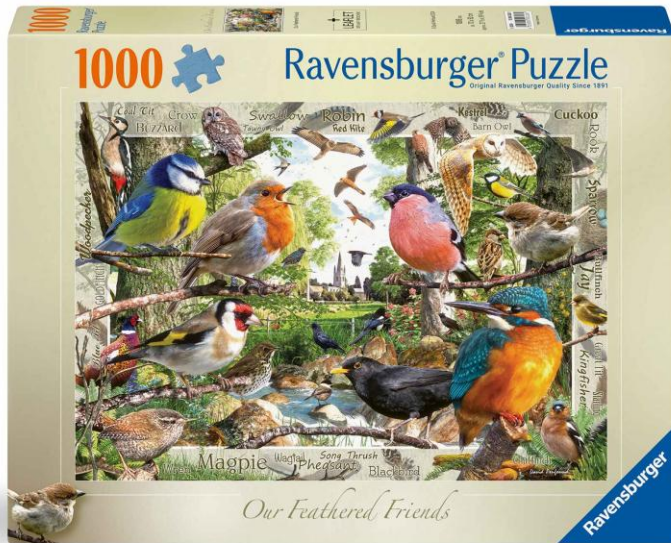

1000 Pieces

Title	Our Feathered Friends
Item #	12000328