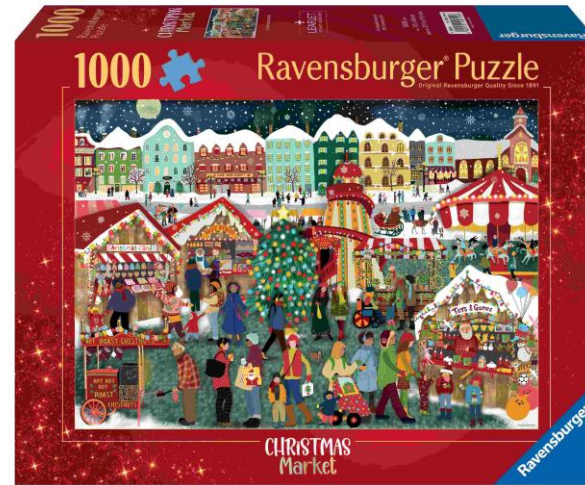

Christmas: Adult Original Puzzle 1000pc

Title	Coastal Christmas
Item #	12001628
Pieces	1000pc

Title	Christmas Town
Item #	12001758
Pieces	1000pc

12001268 Santa's Workshop

12000729 Christmas Market

12000578 Christmastime