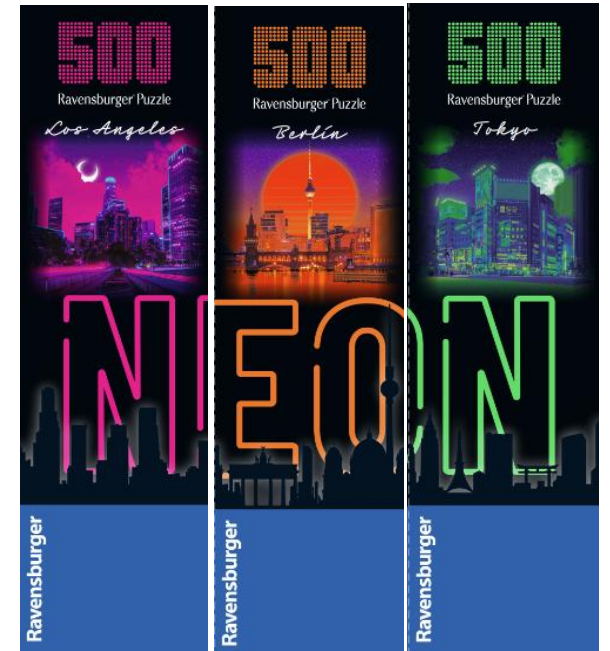

500pc Neon Collection

8.75" Square Box

Title	Los Angeles
Item No.	12001979

Title	Berlin
Item No.	12001978

Title	Tokyo
Item No.	12001980

500 Pieces

Title	American Diner
Item #	12001917

Title	Camp Sight
Item #	12001706