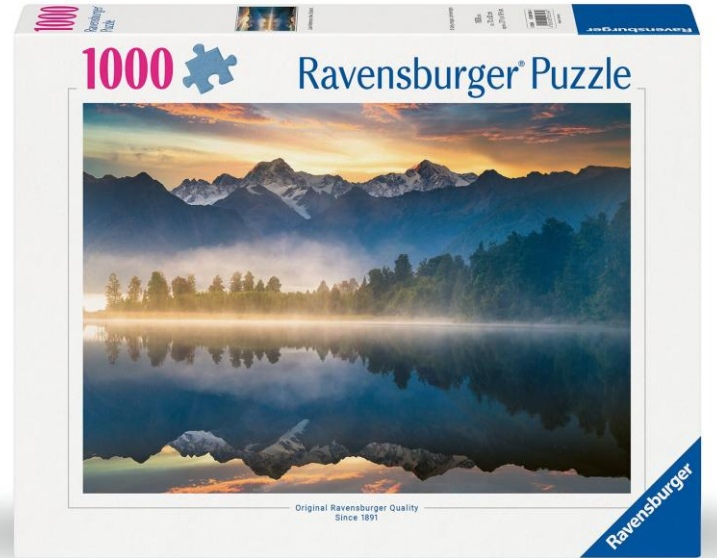

Title	Lake Matheson, New Zealand
Item #	12000356