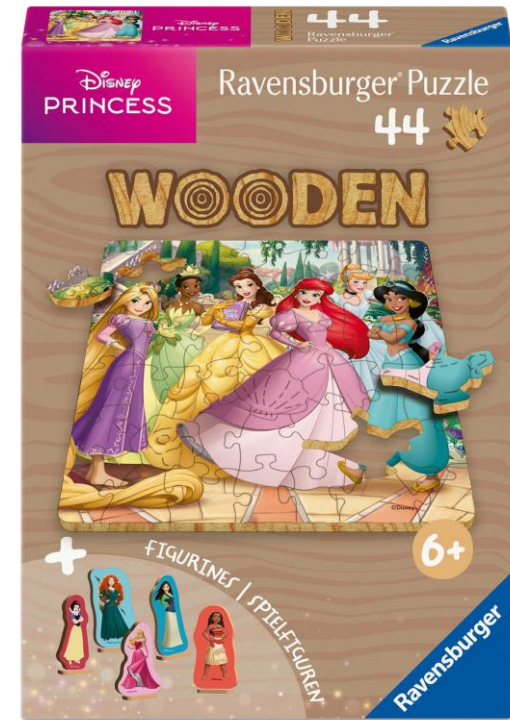

Licensed Wooden Puzzles

WOODEN

Title	Wooden Super Mario
Item #	12004086
Pieces	44pc
Launch Date	Fall 2026

Title	Wooden Disney Lion King
Item #	12004083
Pieces	22pc
Launch Date	Fall 2026

Title	Wooden Disney Princess
Item #	12004087
Pieces	44pc
Launch Date	Fall 2026