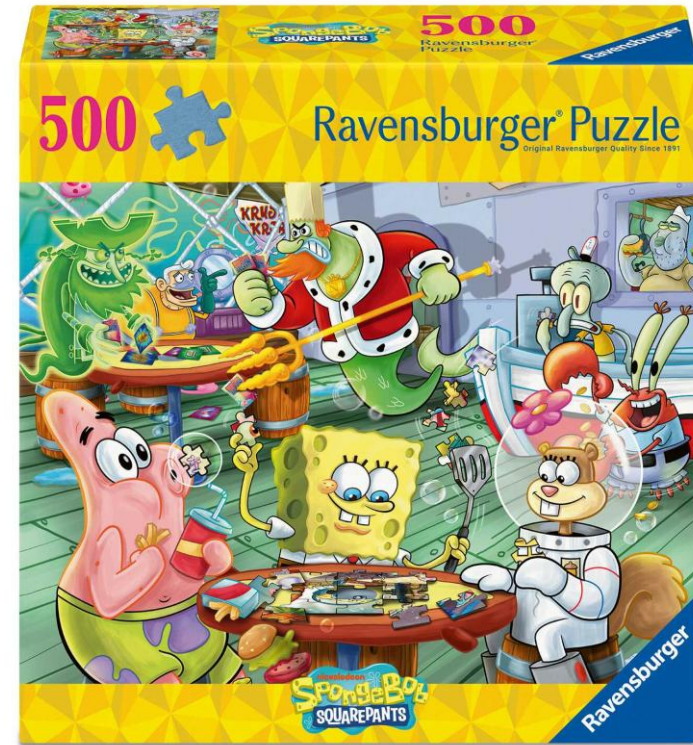

Title	Gabby's Dollhouse 12/16/20/24pc Puzzles
Item #	12004387
Launch Date	September 2026

JULY 2026

12002445 Squishmallows Collection 100pc XXL

12002206 Adorable Squishmallows 1000pc

Title	Disney Bookshop 1500pc
Item #	12001582
Age	14+
Launch Date	Fall 2026

Disney
CLASSICS

Who Lives in New Puzzles Under the Sea?

Title	SpongeBob Squarepants
Item #	12004234
Pieces	200pc XXL
Launch date	Fall 2026

Title	SpongeBob Squarepants
Item #	12001657
Pieces	500pc Round
Launch date	Fall 2026

Who Lives in New Puzzles Under the Sea?

Title	SpongeBob Squarepants
Item #	12001822
Pieces	1000pc
Launch date	Fall 2026

Title	SpongeBob Squarepants Games Night at the Krusty Krab
Item #	12001831
Pieces	500pc Square
Launch date	Fall 2026