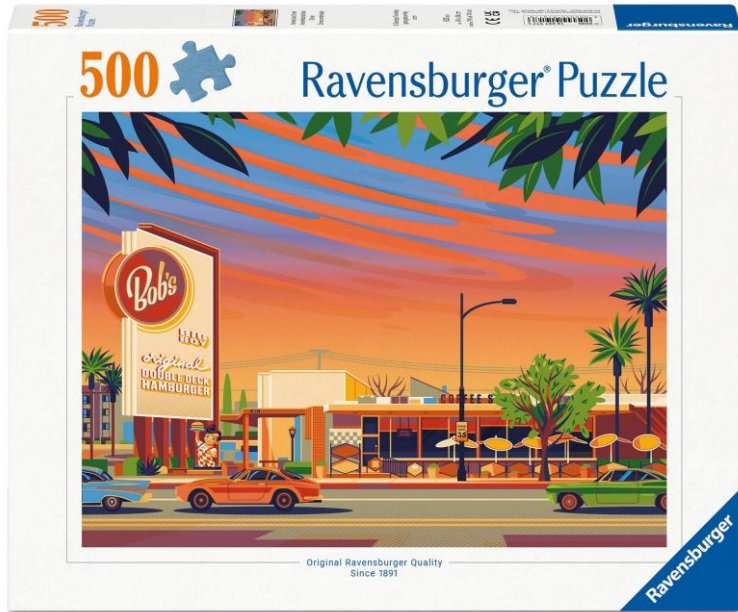

500pc Neon Collection

8.75" Square Box

Title	Los Angeles
Item No.	12001979

Title	Berlin
Item No.	12001978

Title	Tokyo
Item No.	12001980

500 Pieces

Title	American Diner
Item #	12001917

Title	Camp Sight
Item #	12001706