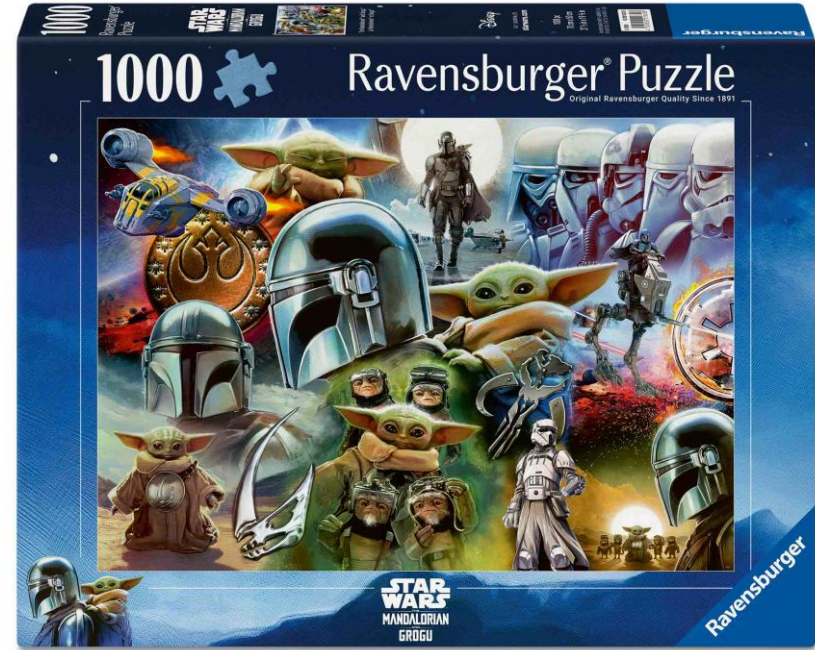

Title	The Mandalorian and Grogu 500pc
Item No.	12001812
Launch Date	May 2026

Title	The Mandalorian and Grogu 1000pc
Item No.	12001830
Launch Date	May 2026