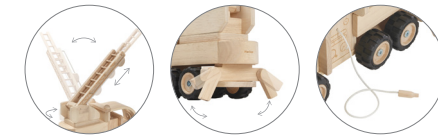

12m+
5276 Pull Along Drummer
cm 13.0 x 17.5 x 10.4
inch 5.1 x 6.9 x 4.1
Min. : 2