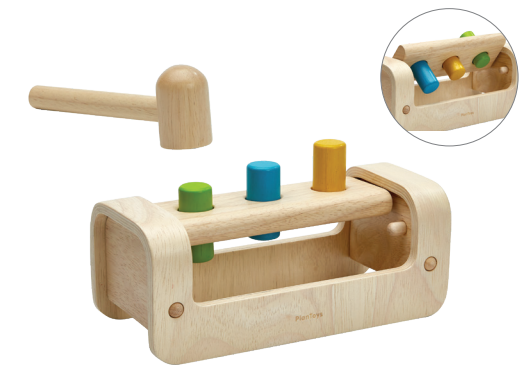

12m+
5397 Pounding Bench
cm 24.0 x 11.5 x 10.0
inch 9.5 x 4.5 x 3.9
Min. : 2