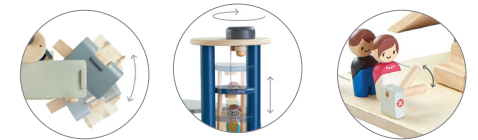

cm 12.7 x 8.2 x 1.2  
inch 5.0 x 3.2 x 0.5

Min. : 4

3y+

**6291 Central Station**

cm 70.0 x 64.9 x 44.8  
inch 27.6 x 25.6 x 17.6

Min. : 1

18m+

**6270 Race N Play Parking Garage**