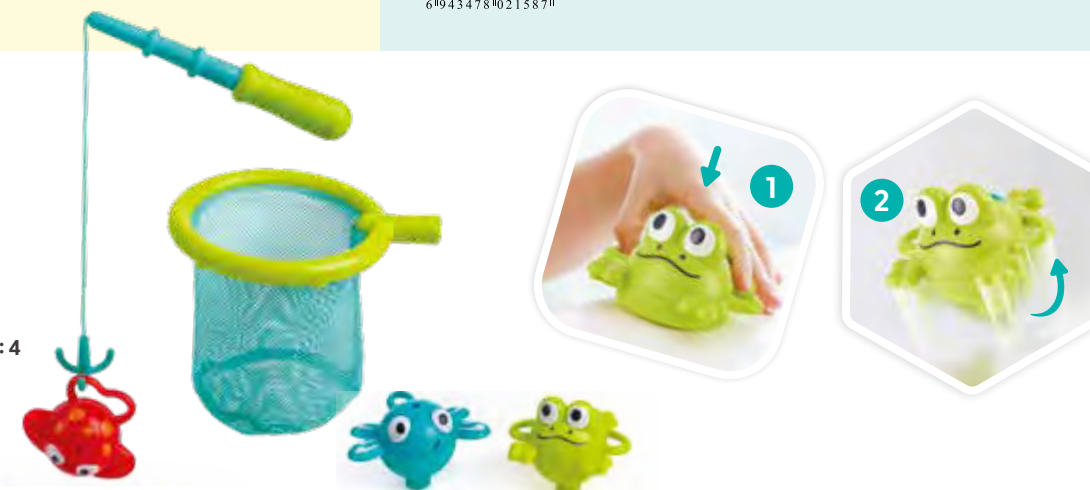

6 943478 016873

E0205  
**Happy Buckets Set**  
 AGE: 1-6Y / PCS: 3 / MC: 6 / MIN: 6  
 PACKAGE: 7.9" x 9.4" x 4.7"

E0210  
**Multi-spout Sprayer**  
 AGE: 2-6Y / PCS: 1 / MC: 6 / MIN: 6  
 PACKAGE: 5.5" x 11.8" x 2.6"  
 PRODUCT: 2.6" x 9.4" x 2.6"

E0207Prepack  
**Squeeze & Squirt**  
 AGE: 18-36M / PCS: 1 / DP: 6 / MIN: 1  
 PACKAGE: 9.4" x 11.8" x 6.3"  
 PRODUCT: 2.4" x 10.2" x 2.4"

E0208  
**Rock Pool Squirters**  
 AGE: 18M-6Y / PCS: 2 / MC: 6 / MIN: 6  
 PACKAGE: 6.3" x 9.4" x 3.3"

E0213  
**Ocean Floor Squirters**  
 AGE: 18M-6Y / PCS: 2 / MC: 6 / MIN: 6  
 PACKAGE: 6.3" x 9.4" x 3.3"

E0214  
**Double Fun Fishing Set**  
 AGE: 2-6Y / PCS: 5 / MC: 8 / MIN: 4  
 PACKAGE: 11" x 9.4" x 2.6"