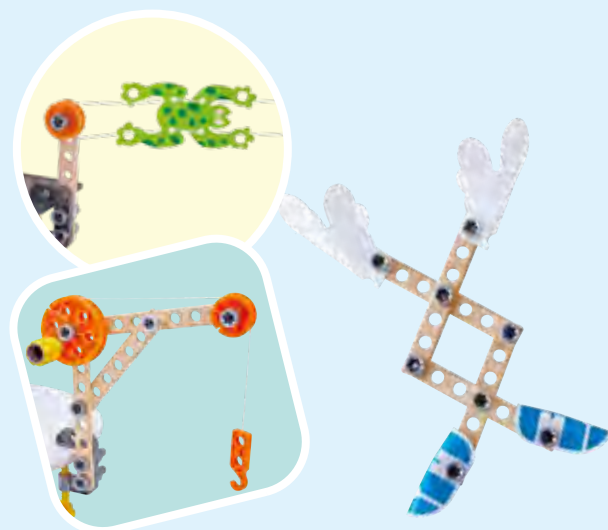

E3030
Three Experiment Kit
AGE: 4-12Y / PCS: 37 / MC: 12 / MIN: 3
PACKAGE: 10.2" x 9.4" x 2.0"
PRODUCT: 10.4" x 9.4" x 2.0"

10
experiments
setup description