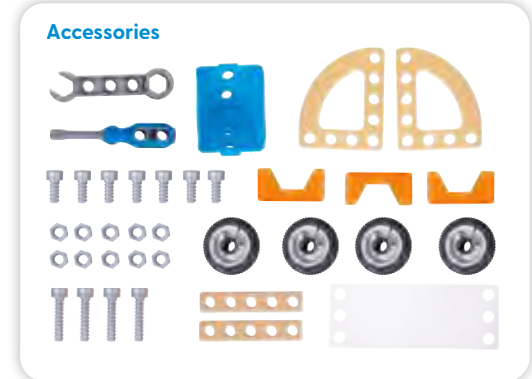

**10**  
 experiments  
 setup description

E3035   
**Scientific Tool Belt**  
 AGE: 4-12Y / PCS: 19 / MC: 12 / MIN: 3  
 PACKAGE: 10.2" x 9.4" x 2"

**10**  
 experiments  
 setup description

E3038    
**Build 'n' Drive Car Set**  
 AGE: 3-12Y / PCS: 37 / MC: 6 / MIN: 3  
 PACKAGE: 11.4" x 7.1" x 6.7"