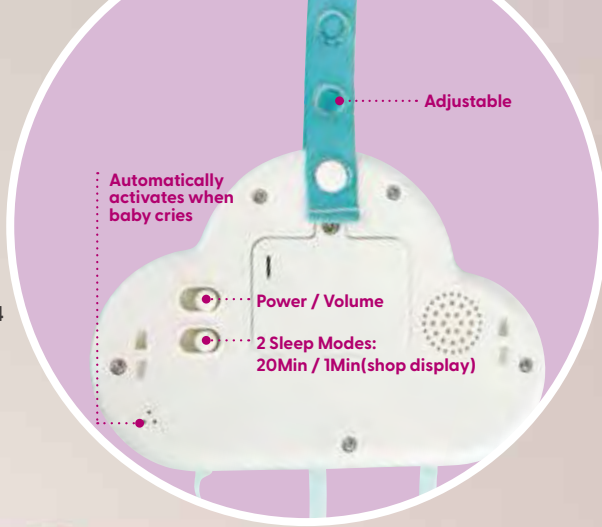

E0619
Musical Cloud Light
AGE: 0-36M / PCS: 1 / MC: 24 / MIN: 4
PACKAGE: 8" x 9.4" x 1.6"
PRODUCT: 6.9" x 10.6" x 1.4"