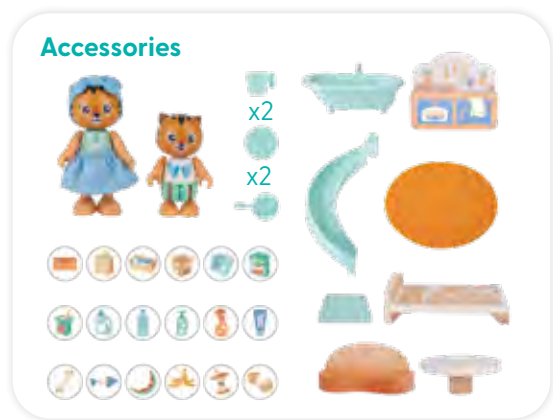

Discover the wonders of the forest and how to care for it with Sam and Milo!

E3420
Eco-Camping Playset
AGE: 3-8Y / PCS: 25 / MC: 24 / MIN: 6
PACKAGE: 7.9" x 9.4" x 2.4"
PRODUCT: 5.1" x 5.1" x 5.1"

6 943478 038370

Discover solar energy with Sam & Pam!

E3413
Pandas' Bamboo House
AGE: 3-8Y / PCS: 25 / MC: 2 / MIN: 1
PACKAGE: 24" x 23.6" x 3.9"
PRODUCT: 23.4" x 24.1" x 13.4"

6 943478 035010

Learn about the importance of bees with Penny!

E3415
Honey Bees Picnic
AGE: 3-8Y / PCS: 15 / MC: 12 / MIN: 3
PACKAGE: 7.9" x 9.4" x 2.4"
PRODUCT: 9.4" x 6.3" x 6.7"

6 943478 037463

Learn all about growing organically and composting with Marco!

E3416
Organic Greenhouse
AGE: 3-8Y / PCS: 32 / MC: 12 / MIN: 3
PACKAGE: 7.9" x 9.4" x 3.9"
PRODUCT: 11" x 3.5" x 7.1"

6 943478 037472

Learn how to recycle with Milo!

E3412
Tigers' Jungle House
AGE: 3-8Y / PCS: 34 / MC: 2 / MIN: 1
PACKAGE: 20.5" x 18.9" x 3.9"
PRODUCT: 21.5" x 16.9" x 12.2"

6 943478 035003