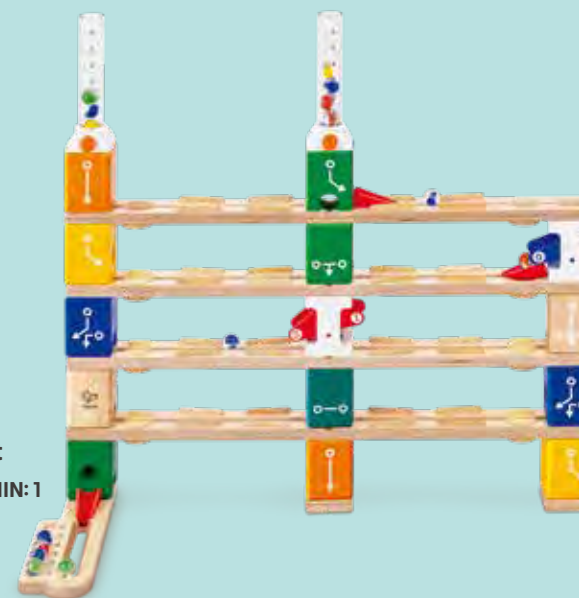

E6028

Quadrilla Basic Coding Set

AGE: 6-99Y / PCS: 125 / MC: 3 / MIN: 1

PACKAGE: 20.9" x 14.3" x 3.4"

6 943478 037441

Quadrilla

E6019

Castle Escape

AGE: 4-99Y / PCS: 102 / MC: 2 / MIN: 1

PACKAGE: 20.7" x 14.2" x 3.1"

6 943478 021112