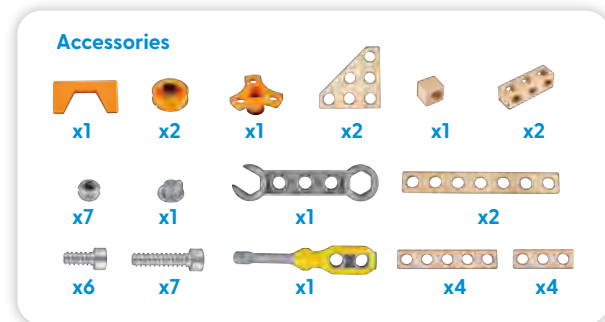

E3031
Experiment Starter Kit
AGE: 4-12Y / PCS: 42 / MC: 6 / MIN: 3
PACKAGE: 10.2" x 9.4" x 2.4"