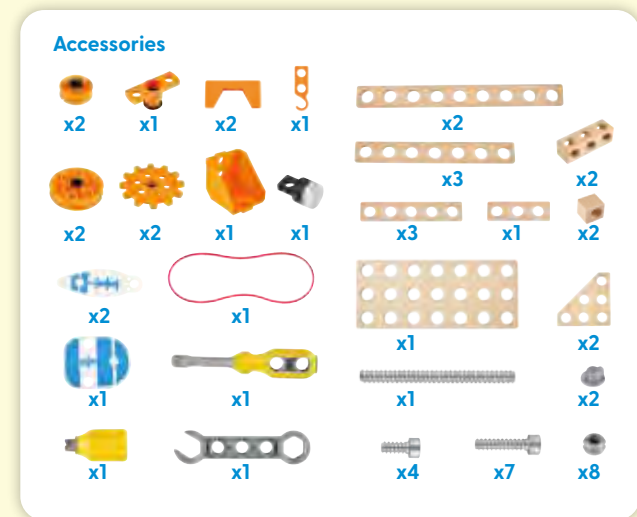

E3032
Deluxe Experiment Kit
AGE: 4-12Y / PCS: 57 / MC: 6 / MIN: 2
PACKAGE: 15.6" x 9.4" x 2.8"