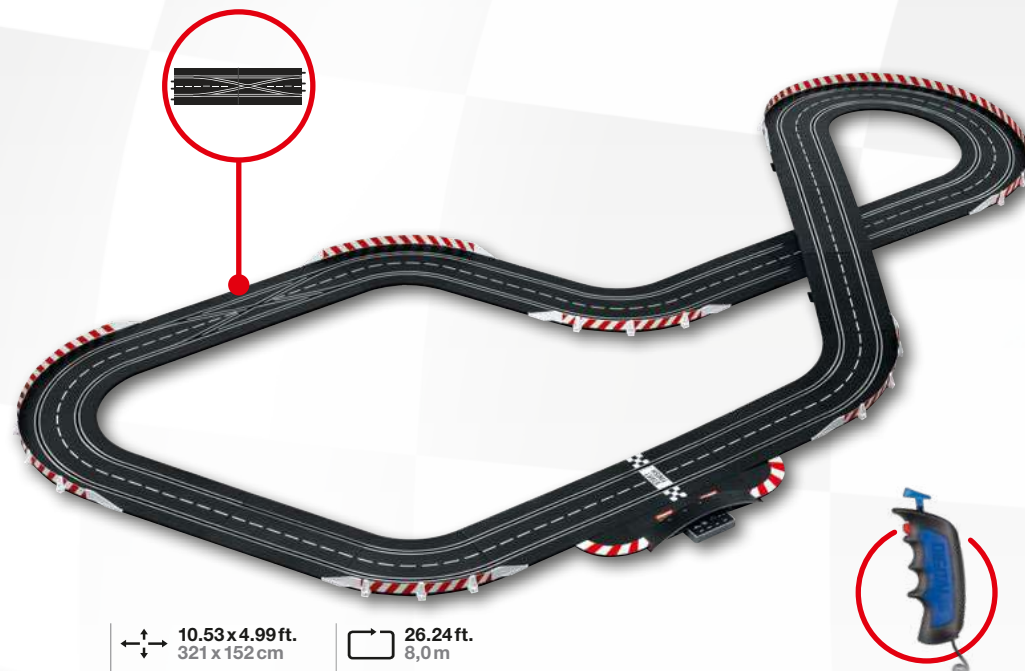

SPIRIT OF SPEED

20030016 · T · C · e · ***

NEW

↔ 10.53 x 4.99 ft.
321 x 152 cm

☐ 26.24 ft.
8,0 m

Three-country action

The Carrera DIGITAL 132 ‚Spirit of Speed‘ set provides the tools for an international racetrack battle. Three cult cars, the Porsche 911 RSR ‚Pink Pig Design, No.92‘, every man’s fantasy; the Chevrolet Corvette C8.R ‚No.3‘, and the elegant Aston Martin Vantage GT3 ‚Heart of Racing, No.23‘, all face the challenge. These mighty racers are the dreams-on-wheels of automobile manufacturers from three different countries as they speed around an 8-metre Carrera racing circuit. While the Porsche 911 RSR and Aston Martin Vantage GT3 have provided thrills at circuits for several years, the Corvette C8.R first burst onto the blacktop in 2020, claiming numerous long-distance victories in the process. Now it’s seizing its first chance to show just how much power it has under the hood in battles on racetracks in homes around the globe.