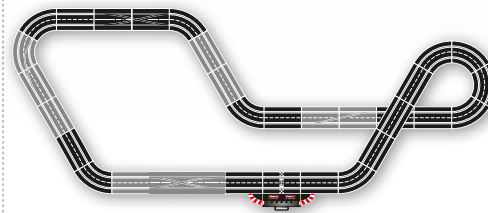

14.76 x 6.23 ft.
450 x 190 cm

35.10 ft.
10,7 m