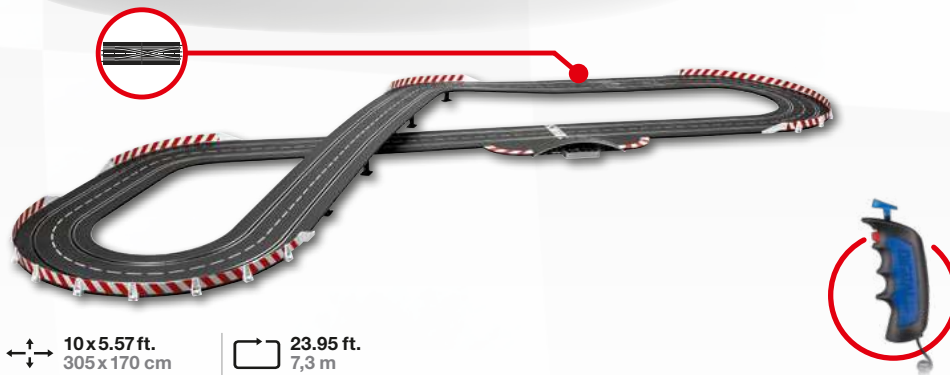

GT RACE BATTLE

20030011 · G · m · ☼☼☼

Mercedes-AMG GT3
"MANN-FILTER Team HTP, No.47" ☼

BMW M6 GT3
"Molitor Racing, No.14"