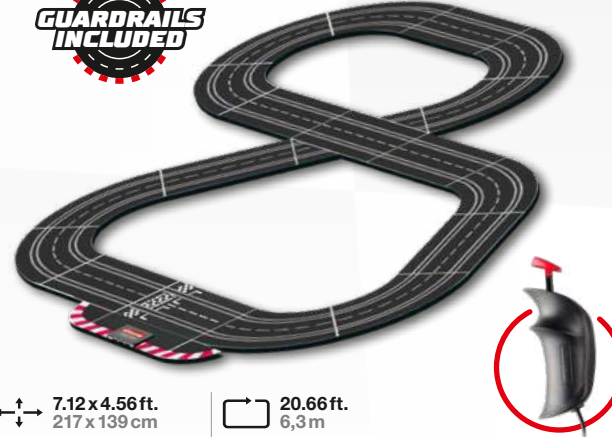

GUARDRAILS INCLUDED

↕ 7.12 x 4.56 ft.
217 x 139 cm

☐ 20.66 ft.
6,3 m