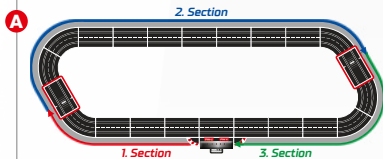

PERFORMANCE MEASUREMENT!

THE CARRERA CHECK LANE MAKES IT POSSIBLE!

20030371

Carrera Check Lane

The Carrera track incl. DIGITAL decoder for segment and split time measurement.

A Split TIME MEASUREMENT

The Carrera Check Lane makes it instantly possible for Carrera drivers to measure their intermediary times. Placed at any point, the Carrera Check Lane measures the drivers' intermediate times. Just like in real auto racing, the Carrera drivers instantly have their complete driving behavior on the course under their control.

B ENGINE MEASUREMENT

The acceleration of a Carrera car can be measured precisely, through the installation of several Check Lanes in a row. Thanks to the Carrera Check Lane, not only the final result, but also the driving behavior throughout the entire race counts! (only in connection with Carrera App Connect and the Carrera Race App)

f SHARE RACE RESULTS WITH YOUR FRIENDS ON FACEBOOK

20030340

Carrera Digital 124/132 Digital speed controller with spiral cable

20020709

Carrera EVOLUTION Mechanical speed controller with spiral cable. Only in combination with connecting section 20020515.

20061671

NEW

Carrera EVOLUTION Mechanical speed controller Only in combination with electronic connecting section 20020518.

20021130

Stacks of tyres

6 Stacks of tyres, 24 Brackets. These stacks of tyres soak up every crash! Each of these 6 elements consists of three chains of tyres and can thus be used at any position.

20030348

Carrera Digital 132 Speed controller extension set

Transformer:

20020760 · ☉ (USA)
Carrera DIGITAL 124
18 V === 54 VA

20026713 · ☉ (USA)
Carrera EVOLUTION
14,8 V === 2 x 14.8 VA
Only in combination with connecting section 20020515.