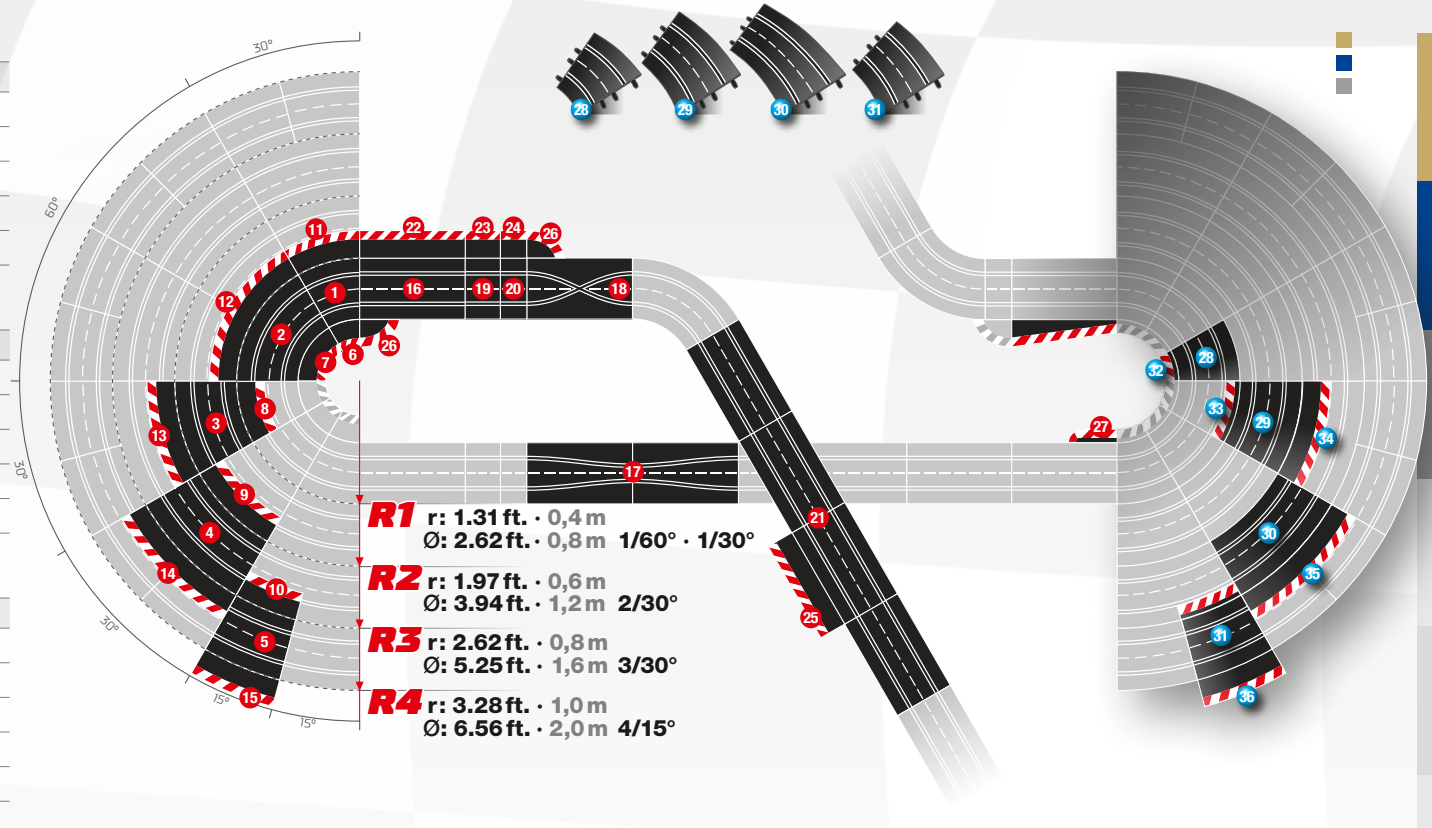

Outside shoulders

Radius	Item no.	Description	Explanation
11	R1	20020567 for curve 1/30°	6 shoulders 30° = 180° with 2 end pieces
12	R1	20020561 for curve 1/60°	3 shoulders 60° = 180° with 2 end pieces
13	R2	20020562 for curve 2/30°	6 shoulders 30° = 180° with 2 end pieces
14	R3	20020563 for curve 3/30°	6 shoulders 30° = 180° with 2 end pieces
15	R4	20020568 for curve 4/15°	12 shoulders 15° = 180° with 2 end pieces

Straights

Item no.	Description	Explanation
16	20020509 Standard straight	4 standard straights (4 x 34,5 cm/13.58 in.)
16	20020601 Standard straight	2 standard straights (2 x 34,5 cm/13.58 in.)
17	20020516 Narrow section	2 narrow track sections (2 x 34,5 cm/13.58 in.)
18	20020517 Lane change	2 lane change sections (2 x 34,5 cm/13.58 in.)
19	20020611 1/3 Straight	2 1/3 straights (2 x 11,5 cm/4.52 in.)
20	20020612 1/4 Straight	2 1/4 straights (2 x 8,6 cm/3.38 in.)
21	20020587 Crossing	4 track sections for crossing (4 x 34,5 cm/13.58 in.)

Shoulders

Item no.	Description	Explanation
22	20020560 for standard straight	6 shoulders (6 x 34,5 cm/13.58 in.)
23	20020588 for 1/3 straight	4 shoulders (4 x 11,5 cm/4.52 in.)
24	20020589 for 1/4 straight	4 shoulders (4 x 8,6 cm/3.38 in.)
25	20020597 for the crossing	4 shoulders for the crossing (4 x 34,5 cm/13.58 in.)

R1 r: 1.31 ft. · 0,4 m
Ø: 2.62 ft. · 0,8 m 1/60° · 1/30°

R2 r: 1.97 ft. · 0,6 m
Ø: 3.94 ft. · 1,2 m 2/30°

R3 r: 2.62 ft. · 0,8 m
Ø: 5.25 ft. · 1,6 m 3/30°

R4 r: 3.28 ft. · 1,0 m
Ø: 6.56 ft. · 2,0 m 4/15°

End- and connecting pieces

Item no.	Description	Explanation
26	20020598 End pieces for outside shoulder	2 end pieces right, 2 left
27	20020599 End sections for high banked curve inner edge	2 end pieces right, 2 left

High banked curves

Radius	Item no.	Description	Explanation
28	R1	20020574 High banked curve 1/30°	6 High banked curves 30° = 180° including supports
29	R2	20020575 High banked curve 2/30°	6 High banked curves 30° = 180° including supports
30	R3	20020576 High banked curve 3/30°	6 High banked curves 30° = 180° including supports
31	R4	20020579 High banked curve 4/15°	12 High banked curves 15° = 180° including supports

Inside shoulders

Radius	Item no.	Description	Explanation
32	R1	20020569 for high banked 1/30°	6 shoulders 30° = 180° with 2 end pieces
33	R2	20020594 for high banked 2/30°	6 shoulders 30° = 180° with 2 end pieces

Outside shoulders

Radius	Item no.	Description	Explanation
34	R2	20020565 for high banked 2/30°	shoulders 30° = 180° with 2 end pieces
35	R3	20020566 for high banked 3/30°	shoulders 30° = 180° with 2 end pieces
36	R4	20020580 for high banked 4/15°	shoulders 15° = 180° with 2 end pieces