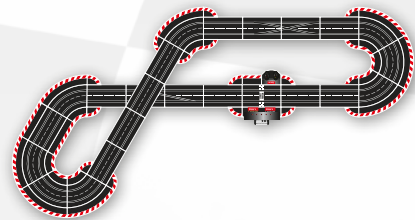

11.75 x 6.20 ft.
358 x 189 cm

26.25 ft.
8,0 m

20026955