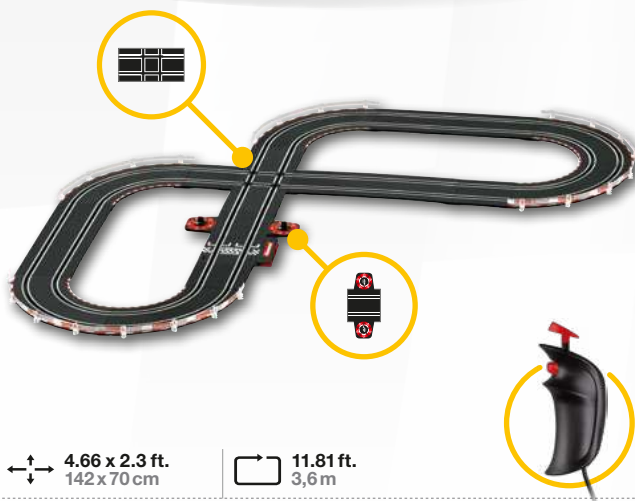

ONTO THE PODIUM

20062521 · I · C

4.66 x 2.3 ft.
142 x 70 cm

11.81 ft.
3,6 m