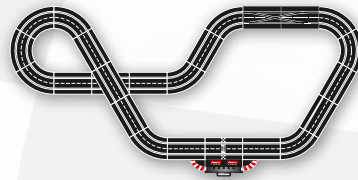

10.53 x 4.56 ft.
321 x 139 cm

26.25 ft.
8,0 m

20030367