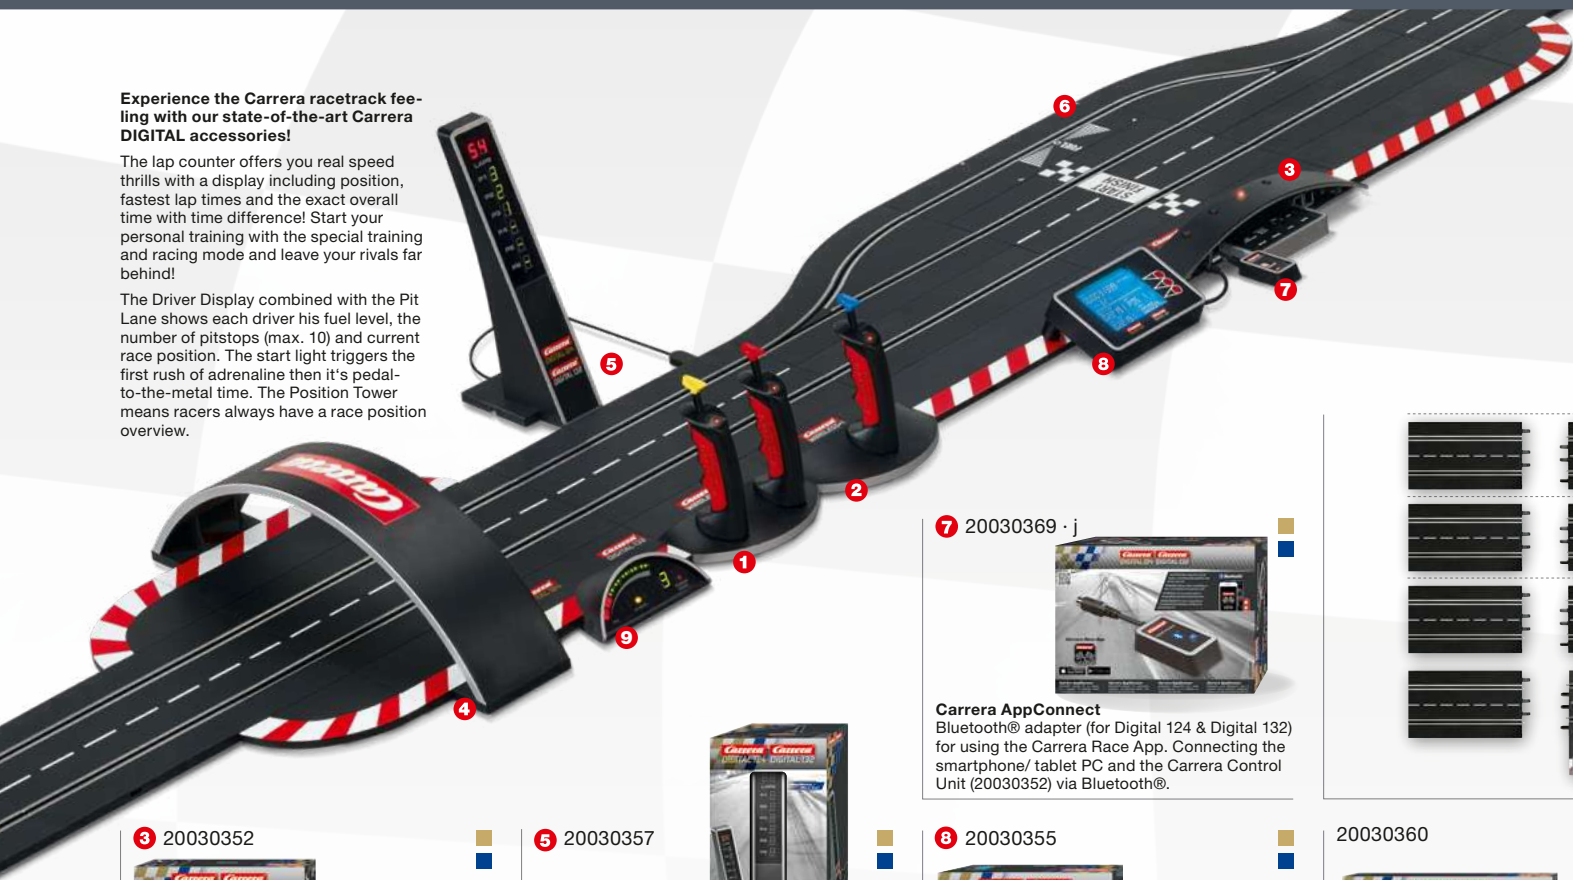

The Driver Display combined with the Pit Lane shows each driver his fuel level, the number of pitstops (max. 10) and current race position. The start light triggers the first rush of adrenaline then it's pedal-to-the-metal time. The Position Tower means racers always have a race position overview.