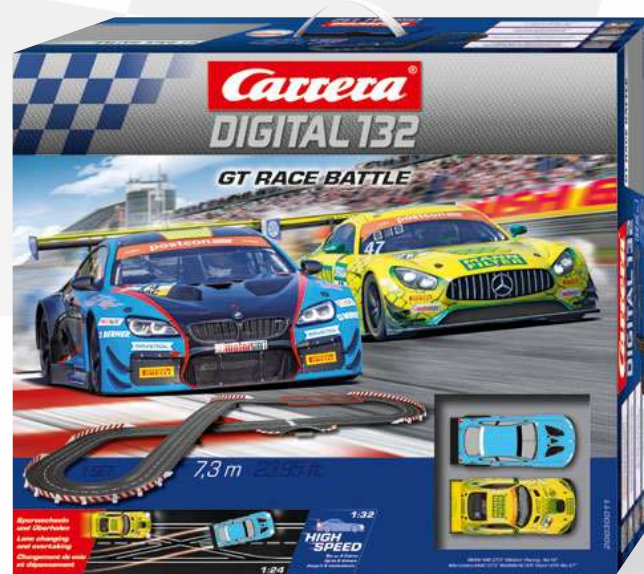

The Carrera DIGITAL 132 ‚Spirit of Speed‘ set provides the tools for an international racetrack battle. Three cult cars, the Porsche 911 RSR ‚Pink Pig Design, No.92‘, every man’s fantasy; the Chevrolet Corvette C8.R ‚No.3‘, and the elegant Aston Martin Vantage GT3 ‚Heart of Racing, No.23‘, all face the challenge. These mighty racers are the dreams-on-wheels of automobile manufacturers from three different countries as they speed around an 8-metre Carrera racing circuit. While the Porsche 911 RSR and Aston Martin Vantage GT3 have provided thrills at circuits for several years, the Corvette C8.R first burst onto the blacktop in 2020, claiming numerous long-distance victories in the process. Now it’s seizing its first chance to show just how much power it has under the hood in battles on racetracks in homes around the globe.

Porsche 911 RSR
#92 „Pink Pig Design“

Chevrolet Corvette C8.R
„No.3“ ***

Aston Martin Vantage GT3
„Heart of Racing, No.23“ ***

GT RACE BATTLE

20030011 · G · m · ☼☼☼

Mercedes-AMG GT3
"MANN-FILTER Team HTP, No.47" ☼