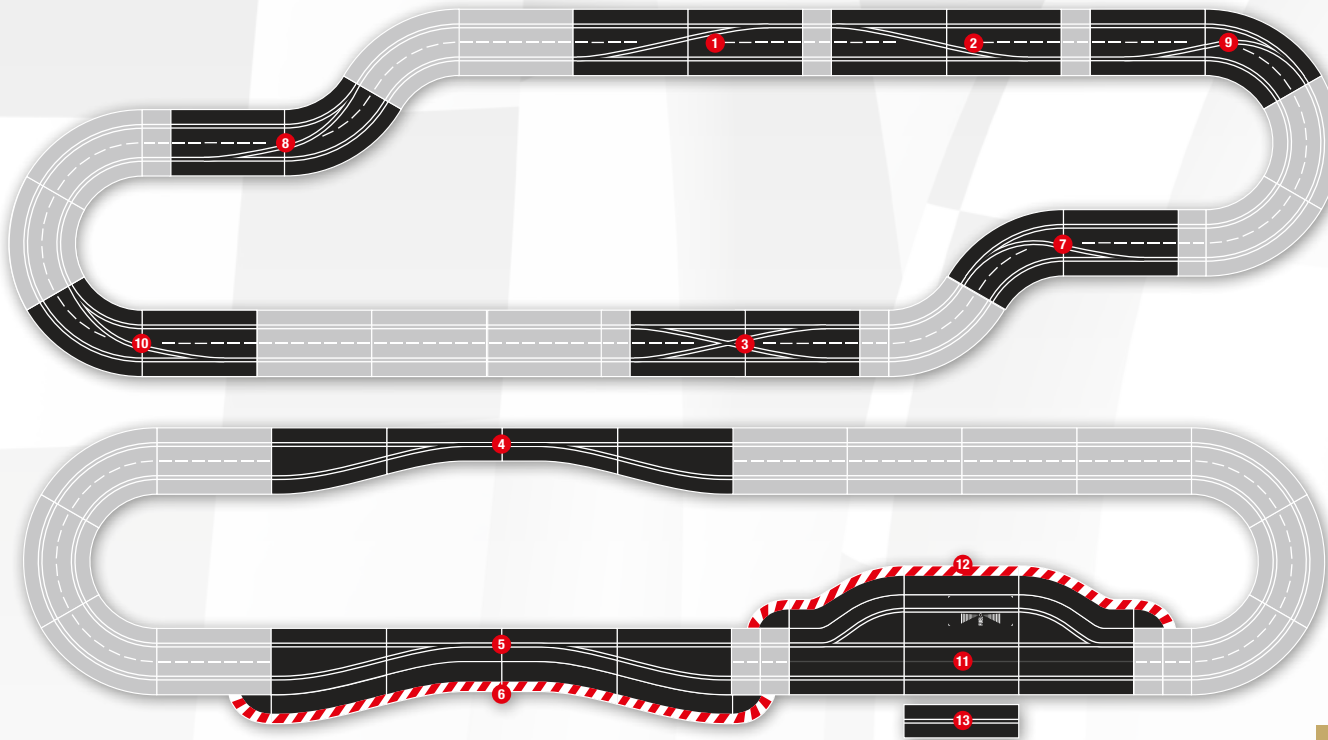

Hairpin curve

Radius	Item no.	Description
14 R1	20020613	Hairpin curve
		2 3/4 standard straights 2 shoulders for standard straights 3 bend sections for the hairpin 3 outside shoulders for the 1/60° curve 3 inside shoulders for the 1/60° with tyre piles 4 end pieces

Item no.	Description	Explanation
1	20030343 Lane change section, left	2 track sections (13.58 in./34,5 cm) = 1 lane change section (27.16 in./69 cm), lane change exit left
2	20030345 Lane change section, right	2 track sections (13.58 in./34,5 cm) = 1 lane change section (27.16 in./69 cm), lane change exit right
3	20030347 Double lane change section	2 track sections (13.58 in./34,5 cm) = 1 lane change section (27.16 in./69 cm)
4	20030350 Digital narrow section, left	4 track sections (13.58 in./34,5 cm) = 1 narrow section (27.16 in./69 cm)
5	20030351 Digital narrow section, right	4 track sections (13.58 in./34,5 cm) = 1 narrow section (27.16 in./69 cm)
6	20020603 Outside shoulders for narrow section	4 shoulders with 2 end pieces
7	20030362 Lane-changing curve LEFT, inside to outside	2 track sections = 1 lane-changing curve
8	20030363 Lane-changing curve LEFT, outside to inside	2 track sections = 1 lane-changing curve
9	20030364 Lane-changing curve RIGHT, inside to outside	2 track sections = 1 lane-changing curve
10	20030365 Lane-changing curve RIGHT, outside to inside	2 track sections = 1 lane-changing curve
11	20030356 Pit Lane	1 lane change entry, 1 lane change exit, 1 standard straight, 2 single lane straights, 1 Pitstop adapter unit with 2 end-pieces
12	20020602 Outside shoulder for Pit Lane	3 shoulders with 2 end pieces
13	20030341 Single lane straight	To be used when extending the Pit Lane or a narrow section