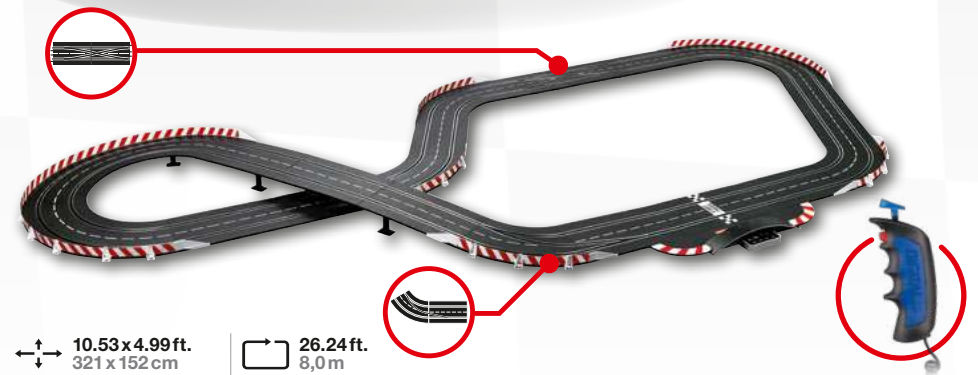

GT FACE OFF

20030012 · L · T · c · ☼☼☼

Porsche 911 RSR
"Porsche GT Team, #911"