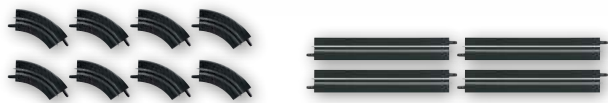

20061611

Curve 1/45°
4 x

20061612

High banked curve 1/45°
4 x · incl. supports

20061657

Extension Set Single lane curves / single lane straights
8 x single lane curves, 4 x single lane straights 13.46 in./342 mm