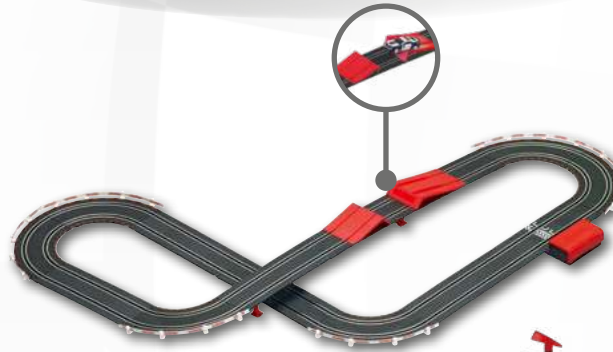

SPEED TRAP

20063504 · C · L · ☼☼☼