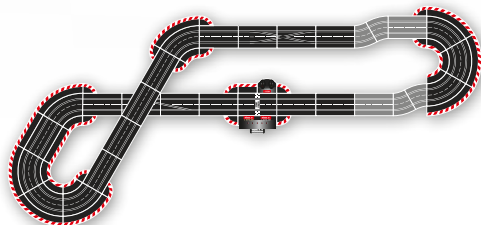

Item no.	Description	Explanation
1	20030343 Lane change section, left	2 track sections (13.58 in./34,5 cm) = 1 lane change section (27.16 in./69 cm), lane change exit left
2	20030345 Lane change section, right	2 track sections (13.58 in./34,5 cm) = 1 lane change section (27.16 in./69 cm), lane change exit right
3	20030347 Double lane change section	2 track sections (13.58 in./34,5 cm) = 1 lane change section (27.16 in./69 cm)
4	20030350 Digital narrow section, left	4 track sections (13.58 in./34,5 cm) = 1 narrow section (27.16 in./69 cm)
5	20030351 Digital narrow section, right	4 track sections (13.58 in./34,5 cm) = 1 narrow section (27.16 in./69 cm)
6	20020603 Outside shoulders for narrow section	4 shoulders with 2 end pieces
7	20030362 Lane-changing curve LEFT, inside to outside	2 track sections = 1 lane-changing curve
8	20030363 Lane-changing curve LEFT, outside to inside	2 track sections = 1 lane-changing curve
9	20030364 Lane-changing curve RIGHT, inside to outside	2 track sections = 1 lane-changing curve
10	20030365 Lane-changing curve RIGHT, outside to inside	2 track sections = 1 lane-changing curve
11	20030356 Pit Lane	1 lane change entry, 1 lane change exit, 1 standard straight, 2 single lane straights, 1 Pitstop adapter unit with 2 end-pieces
12	20020602 Outside shoulder for Pit Lane	3 shoulders with 2 end pieces
13	20030341 Single lane straight	To be used when extending the Pit Lane or a narrow section

11.75 x 6.20 ft.
358 x 189 cm

26.25 ft.
8,0 m

20026955

Extension Set
2 standard straights,
4 curves 1/30°
track section bolts

4.59 ft.
1,4 m

13.45 x 6.23 ft.
410 x 190 cm

30.84 ft.
9,4 m

10.53 x 4.56 ft.
321 x 139 cm

26.25 ft.
8,0 m

20030367

Extension Set
4 standard straights, 1 lane change
sections (left), 1 double lane change
section, 1 lane change curve (right,
outside to inside), track section bolts

11.15 ft.
3,4 m