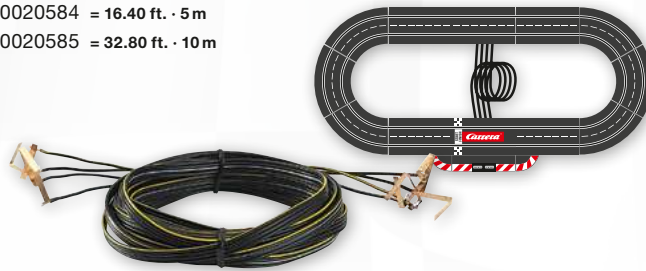

20026716 · ☉ (USA)
Carrera EVOLUTION
14,8 V === 29,6 VA
Only in combination with electronic connecting section 20020518.

NEW

20085509

Carrera Guard rail
65.62 ft. roll / 20 m

20020515

EVOLUTION Connecting section incl. standard straight
1 x connecting section (13.58 in./34,5 cm)
1 standard straight (13.58 in./34,5 cm)

20020584 = 16.40 ft. · 5 m
20020585 = 32.80 ft. · 10 m

**Additional supply**

20020583

EVOLUTION Connecting piece for multi-track extension
1 x connecting section (2 x 13.58 in./34,5 cm) Only in combination with 20020515.