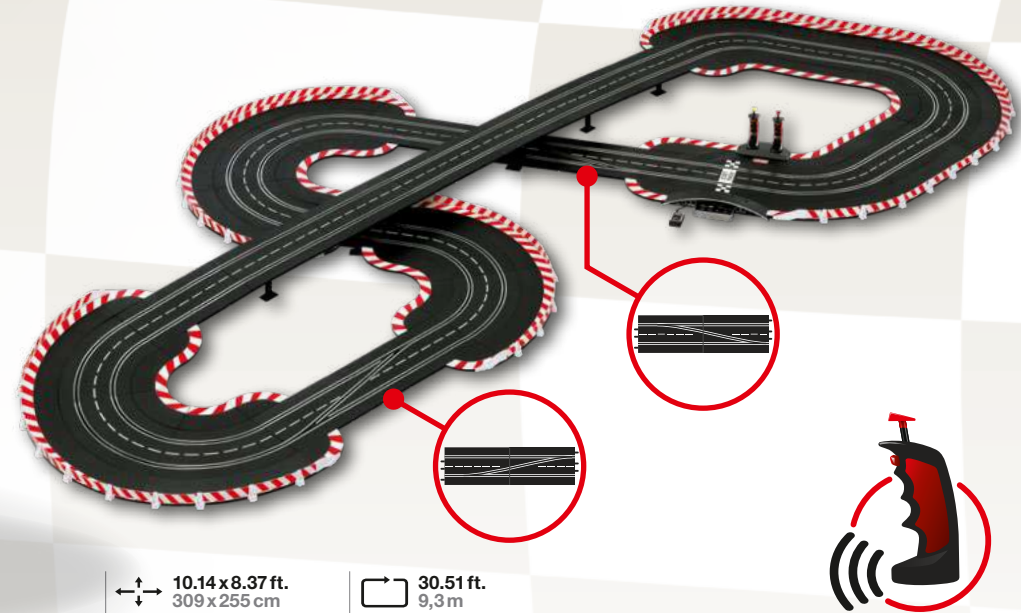

Lane-changing and overtaking
at the push of a button

Carrera Race App**

Comprehensive expansion options

Up to 4 drivers at the same time

BORN TO PERFORM

20023630 · C · T · ***

NEW

The tracks of the Carrera DIGITAL 124 'Born to Perform' car racing set are perfect for high-speed racing! This is where the cult cars, the Chevrolet Corvette C8.R 'No. 3' and Porsche 911 RSR 'Project 1, No.57', go head-to-head. 2020 was the Corvette C8.R's first opportunity to reveal the immense power under its hood. The Porsche 911 RSR 'Project 1, No.57' is the latest rocket to be launched by the Project 1 motor racing stable and caught the eye and ear at several FIA long-distance races with the roar of over 500 horsepower. These racing cars are such faithfully and detailed reproductions, it's hard to distinguish them from the actual car in the latest racing series. They both demand attention - on the Carrera racecar circuits and in display cases in homes everywhere. The racing circuit set is also equipped with WIRELESS control handsets for maximum freedom of movement around the racing circuit and a double lane-change section for high-speed overtaking.