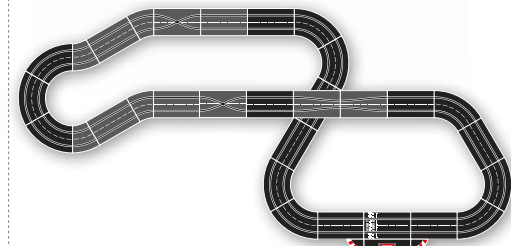

10.0 x 7.71 ft.
305 x 235 cm

26.57 ft.
8,1 m

7.7 x 5.9 ft.
235 x 180 cm

20.67 ft.
6,3 m

20026956

Extension Set
4 standard straights,
2 chicane,
2 lane change sections,
4 curves 2/30°,
track section bolts

12.46 ft.
3,8 m