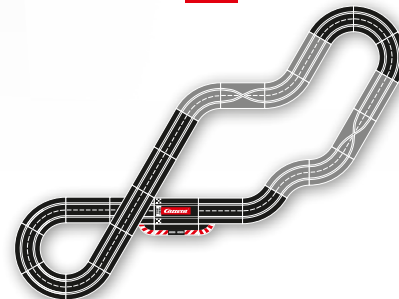

14.76 x 6.23 ft.
450 x 190 cm

35.10 ft.
10,7 m

7.12 x 4.56 ft.
217 x 139 cm

17.38 ft.
5,3 m

20026953

Extension Set
2 standard straights,
2 lane change sections,
4 curves 1/60°, track section bolts

9.18 ft.
2,8 m