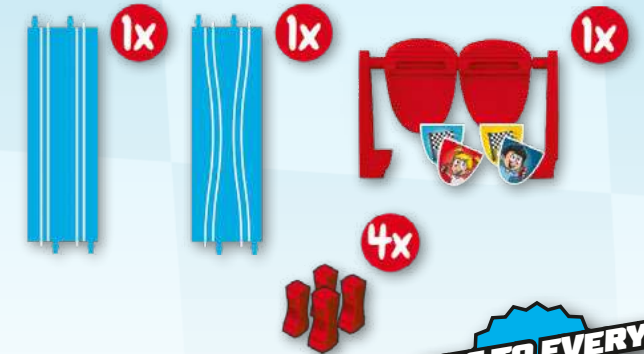

**FITS TO EVERY
CARRERA
FIRST SET!**