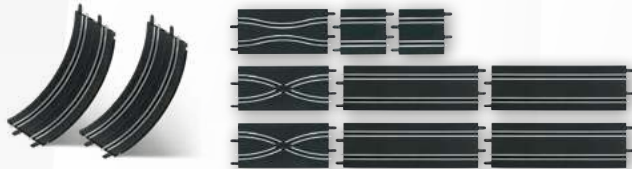

Extension set 1
2 x curves 1/90°, 2 x lane change sections, 2 x straights 13.46 in./342 mm

20061609

Lane change section
2 x

20061610

Narrow section
2 x

20061616

Junction

20061601