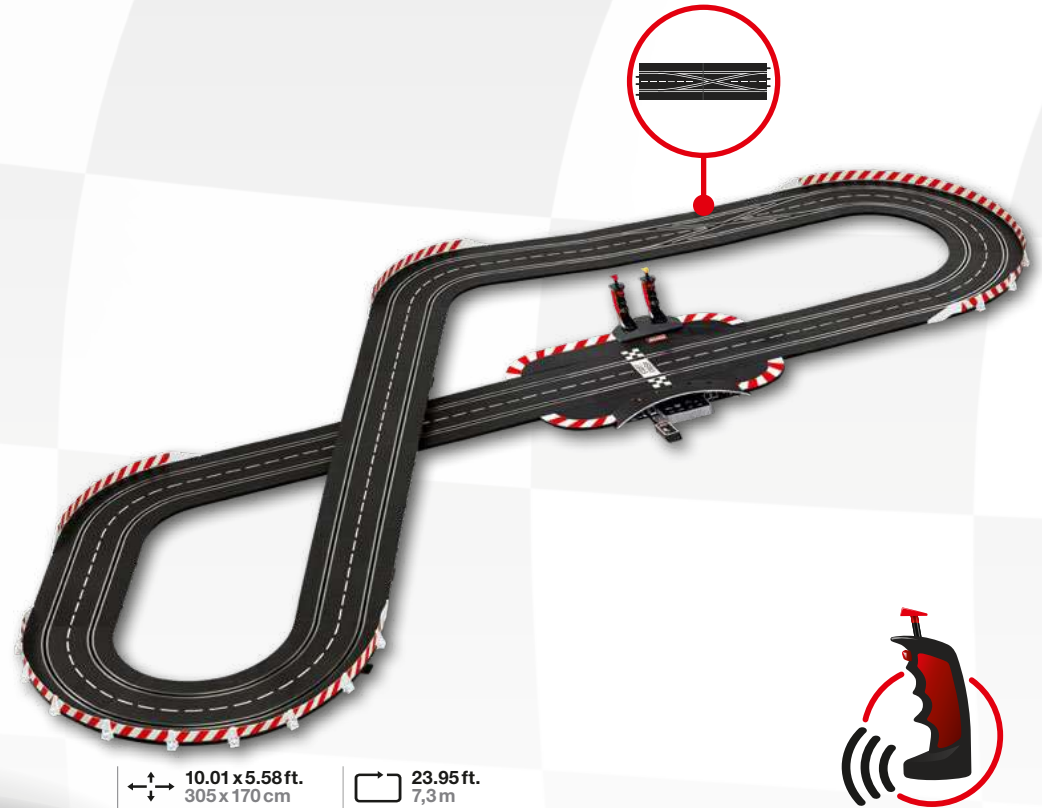

10.01 x 5.58 ft.
305 x 170 cm

23.95 ft.
7,3 m

High-performance DTM duels

The Carrera DIGITAL 132 'DTM Speed Memories' set promises fans of this well-loved racing series a veritable battle of the giants. The head-to-head between the BMW M4 DTM 'B. Spengler, No.7' and Mercedes-AMG C 63 DTM 'P. Wehrlein, No. 94' sees two proven winners in the ultimate struggle for supremacy. Both drivers have already claimed overall victory in the DTM series, but the championship in homes around the world will be decided by the most skillful drivers on their control handsets. The controls are included as standard in the WIRELESS sets and guarantee absolute freedom of movement around the racetrack. The 7.3-metre circuit features long straights and challenging bends to bring out the best in every hobby racer.