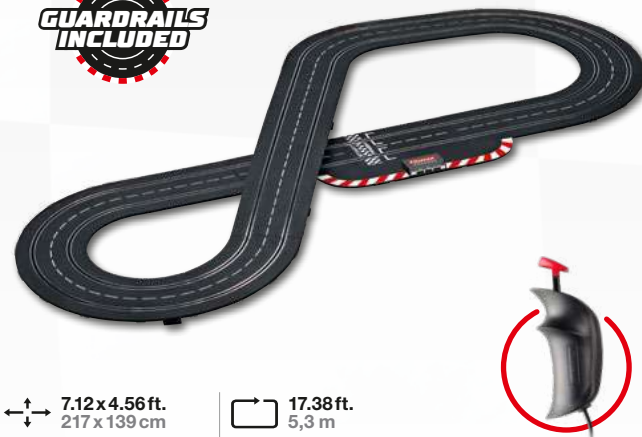

GUARDRAILS INCLUDED

↕ 7.12 x 4.56 ft.
217 x 139 cm

☐ 17.38 ft.
5,3 m