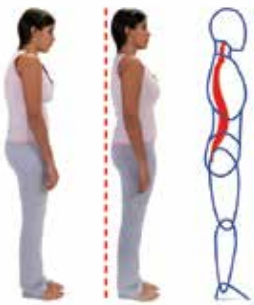

BALL SIZING

HEIGHT RANGE		BALL DIAMETER	
M	FT	CM	IN
< 1.35	<4'4"	30 - 35	12" - 14"
1.35 - 1.54	4'4" - 5'0"	45	18"
1.55 - 1.69	5'1" - 5'5"	55	22"
1.70 - 1.84	5'6" - 6'0"	65	26"
1.85 - 2.04	5'1" - 6'7"	75	30"

ARM LENGTH		BALL DIAMETER	
CM	IN	CM	IN
56 - 65	23" - 26"	55	22"
66 - 80	27" - 32"	65	26"
81 - 90	33" - 36"	75	30"

Do not sit on balls with a diameter of 150 and 180 cm. Loss of balance may cause injuries to the user.

GROUP ACTIVITY

BALL DIAMETER	
CM	IN
85	34"
95	38"
120	48"

Balls with a diameter of 85, 95, and 120 cm (34", 38" and 48") are designed and intended for group activities only. These products should be used with a supporting partner.

POSTURE