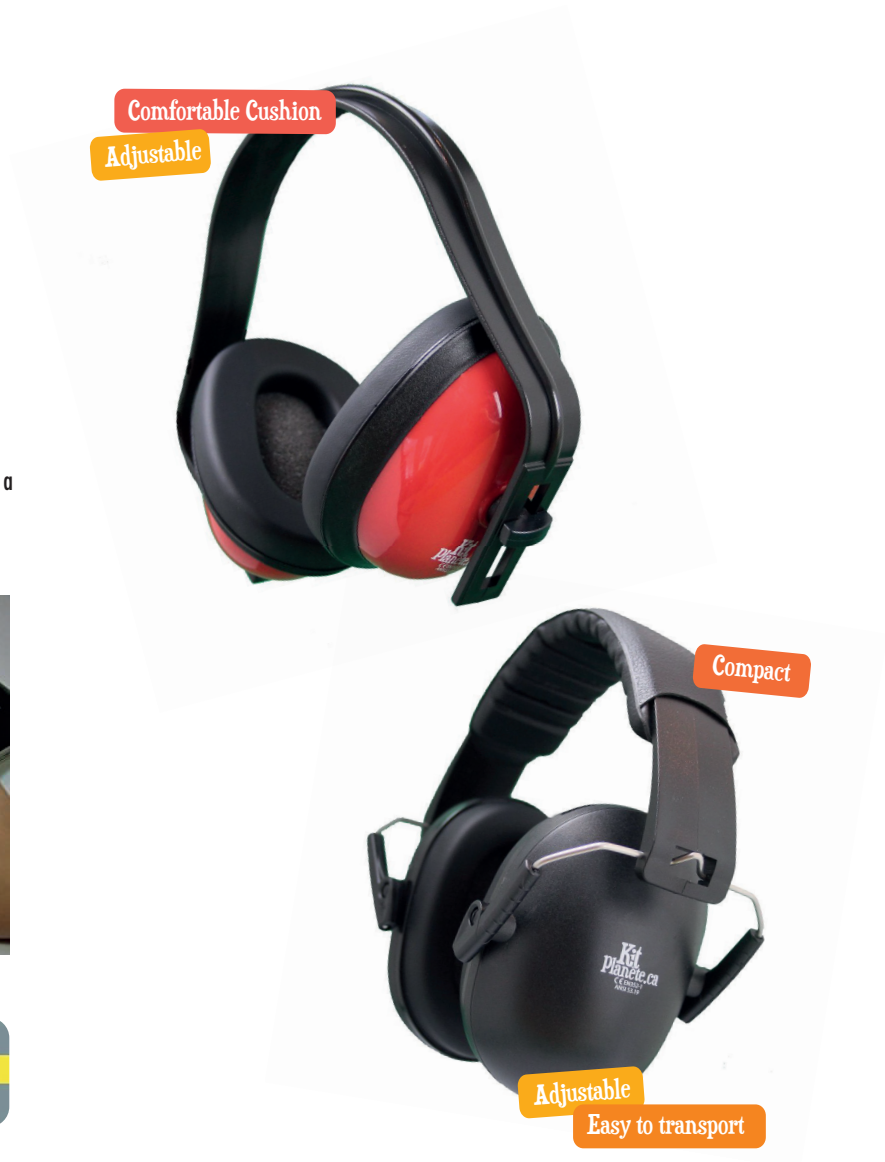

Kit Planète Hearing Protectors

The **Kit Planète hearing protectors** are perfect for children who need increased quiet for sensitivity reasons or just for more focused activities such as reading. (pack of 10)

A document from the Ordre des orthophonistes et audiologistes du Québec offering guidelines on the use of ear muffs is available on their website at www.ooaq.qc.ca