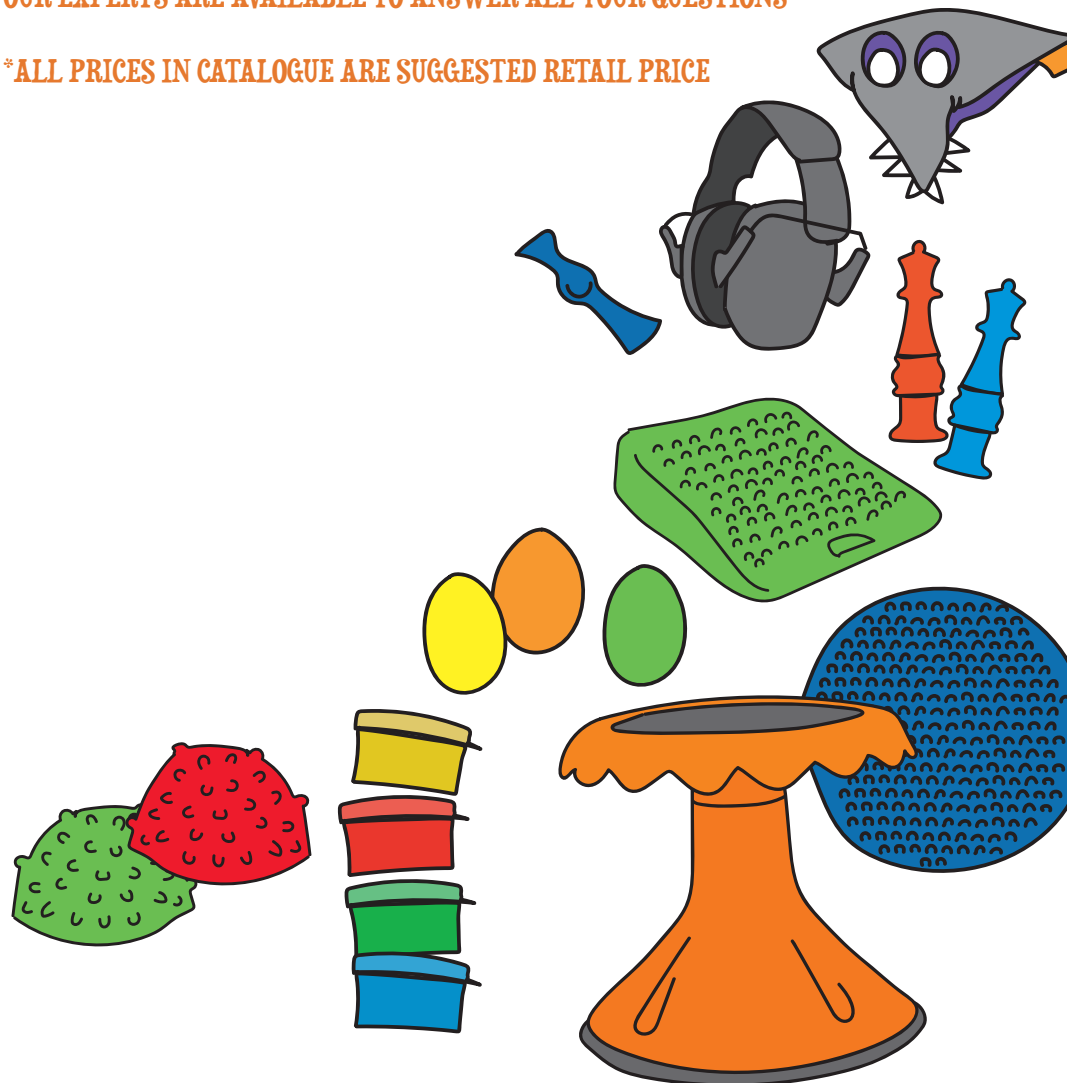

WHOLESALE OFFERING

THE ADVANTAGES OF **Kit Planète**

YOUR GO TO SHOP FOR ALL THINGS SENSORY

NO MINIMUMS

PRODUCTS CHOSEN AND DESIGNED BY OUR TEAM OF OCCUPATIONAL THERAPISTS

SENSORY TOOLS, MOTOR SKILLS, CHEWS AND ORAL MOTOR, INDEPENDENCE,
FLEXIBLE SEATING

DETAILED TECHNICAL SHEETS TO SUPPORT USE OF PRODUCTS

GREAT PROFIT MARGINS & LOW SHIPPING RATES

OUR EXPERTS ARE AVAILABLE TO ANSWER ALL YOUR QUESTIONS

*ALL PRICES IN CATALOGUE ARE SUGGESTED RETAIL PRICE