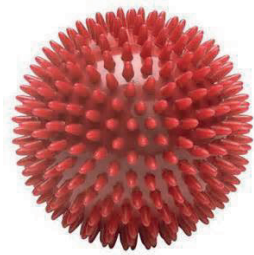

Massage Ball KP