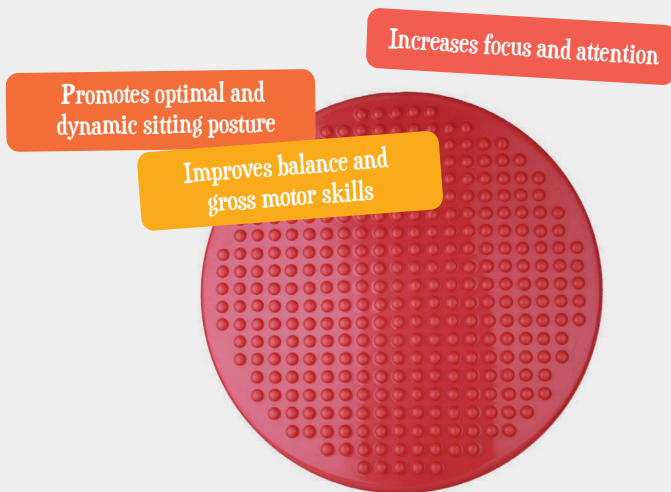

Adjustable

Compact

Adjustable

Easy to transport

## IDEAS FROM OUR OTS

Adjust inflation as needed and tolerated by the child: less inflated for maximum stability and inflated to half the disc when movement is needed.

### Kit Planete round air cushion

The **Kit Planete inflatable dynamic cushion** that activates intrinsic trunk muscles to encourage active sitting and support of the spine. It can be used by children in class on regular chairs or floor and allows for movement in all directions with a bumpy surface offering light sensory input.